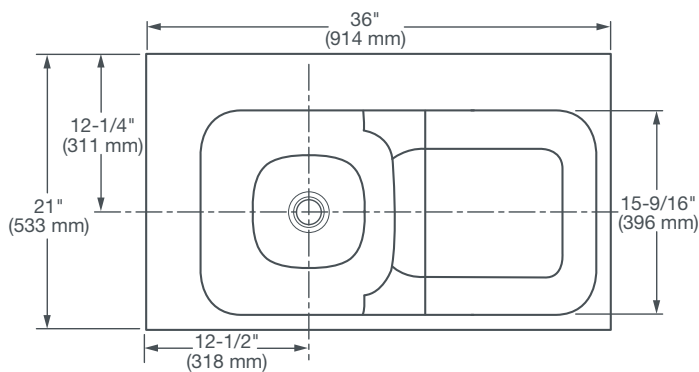

- Made in the USA

DIMENSIONS

NOMINAL DIMENSIONS

36" x 21" x 2-3/8" (914 x 533 x 60 mm)

BOWL INSIDE DIMENSIONS

15" (380 mm) wide

15-3/8" (390 mm) front to back

3-3/4" (96 mm) depth

COLORS/FINISHES

Smoke Concrete (409)

COMPONENTS

D21050036LH.409 36" No-Hole Lavatory - LH (Left Hand)

D21050036LH08.409 36" Three-Hole Lavatory - LH (Left Hand)

COMPLIANCE CERTIFICATIONS

Meets or Exceeds CSA B45.8 / IAPMO Z403.

ROUGH IN DIAGRAM SHOWN
ON NEXT PAGE

DXV MODULUS[®]

36" CONCRETE

LAVATORY

NOTES:

Fittings not included with fixture and must be ordered separately.

Installation Instructions supplied with lavatory.

IMPORTANT:

Dimensions of fixtures are nominal and may vary within the range of tolerance established by ANSI standards.

These measurements are subject to change or cancellation. No responsibility is assumed for use of superseded or voided pages.