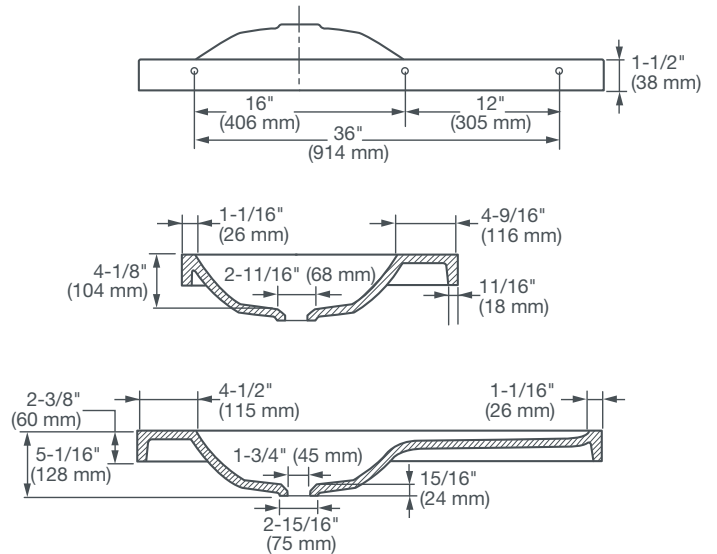

- Made in the USA

DIMENSIONS

NOMINAL DIMENSIONS

36" x 21" x 2-3/8" (914 x 533 x 60 mm)

BOWL INSIDE DIMENSIONS

15" (380 mm) wide

15-3/8" (390 mm) front to back

3-3/4" (96 mm) depth

COLORS/FINISHES

Smoke Concrete (409)

COMPONENTS

D21050036LH.409 36" No-Hole Lavatory - LH (Left Hand)

D21050036LH08.409 36" Three-Hole Lavatory - LH (Left Hand)

COMPLIANCE CERTIFICATIONS

Meets or Exceeds CSA B45.8 / IAPMO Z403.

ROUGH IN DIAGRAM SHOWN
ON NEXT PAGE

DXV MODULUS[®]

36" CONCRETE

LAVATORY

NOTES:

Fittings not included with fixture and must be ordered separately.

Installation Instructions supplied with lavatory.

IMPORTANT:

Dimensions of fixtures are nominal and may vary within the range of tolerance established by ANSI standards.

These measurements are subject to change or cancellation. No responsibility is assumed for use of superseded or voided pages.