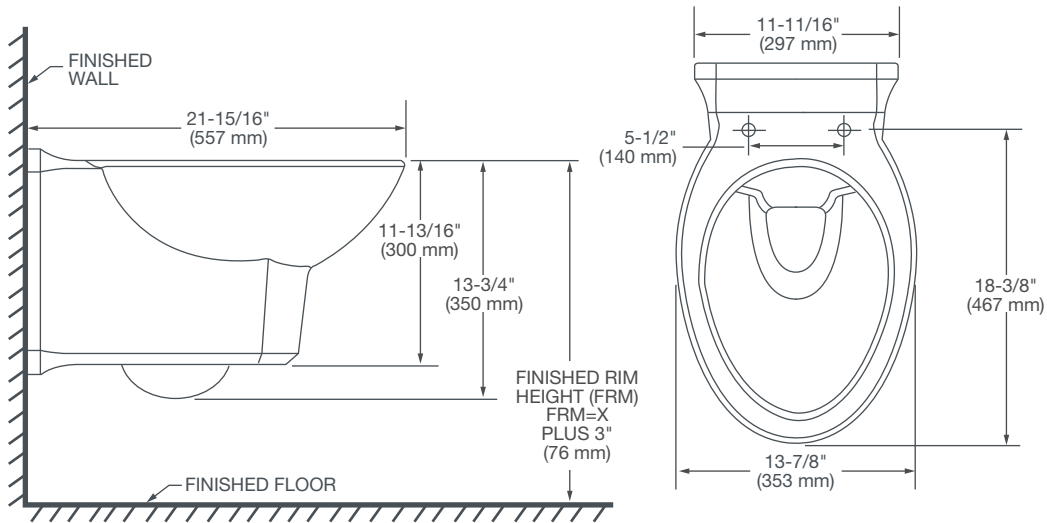

DXV BELSHIRE™

WALL-HUNG TOILET WITH SEAT

D23050A000.415

FEATURES

- Made of vitreous china
- Dual flush 1.6-0.8 gpf/6.0-3.0 Lpf water consumption
- Elongated Bowl with skirted sides
- Requires In-wall Carrier and Actuator Plate (sold separately)
- Slow-close seat included
- Mounting hardware included

DIMENSIONS

NOMINAL DIMENSIONS

21-15/16" x 13-7/8" x 11-13/16" (560 x 353 x 300 mm)

WATER SPOT

4-3/16" (106 mm) wide

5-3/16" (131 mm) length

8-1/4" (210 mm) distance to rim

COLORS/FINISHES

U.S. EPA WaterSense® Specification for HET's

ROUGH IN DIAGRAM SHOWN
ON NEXT PAGE

DXV BELSHIRE™

WALL-HUNG

TOILET WITH SEAT

NOTES:

Supply not included with fixture and must be ordered separately.

Dimensions shown for location of supply is suggested.

IMPORTANT:

Dimensions of fixtures are nominal and may vary within the range of tolerance established by ANSI Standard A112.19.2.

These measurements are subject to change or cancellation. No responsibility is assumed for use of superseded or voided pages.