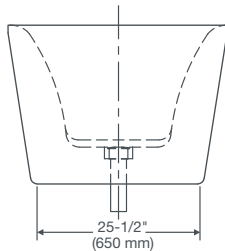

COMPLIANCE CERTIFICATIONS

Meets or Exceeds CSA B45.5/IAPMOZ124

Canvas
White

Polished
Chrome

Matte
Black

Brushed
Nickel