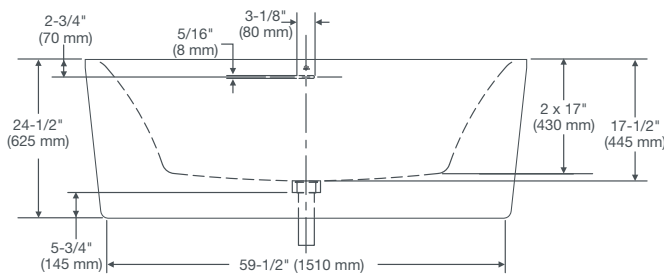

DIMENSIONS

NOMINAL DIMENSIONS

66-3/4" x 30-1/2" x 24-1/2" (1695 x 775 x 625 mm)

COLORS/FINISHES

Canvas White (415)

OPTIONAL COMPONENTS

D1564000.XXX Drain Cap (002) Polished Chrome, (243) Matte Black, (295) Brushed Nickel

COMPLIANCE CERTIFICATIONS

Meets or Exceeds CSA B45.5/IAPMOZ124

Canvas
White

Polished
Chrome

Matte
Black

Brushed
Nickel

NOTES:

If installing a deck-mounting fitting, before drilling any holes: check for interference with drain overflow. Mounting holes drilled by installer.

Dimensions of fixtures are nominal and may vary within the range of tolerances established by CSA B45.5/IAPMO Z124. These measurements are subject to change or cancellation. No responsibility is assumed for use of superseded or voided leaflet.