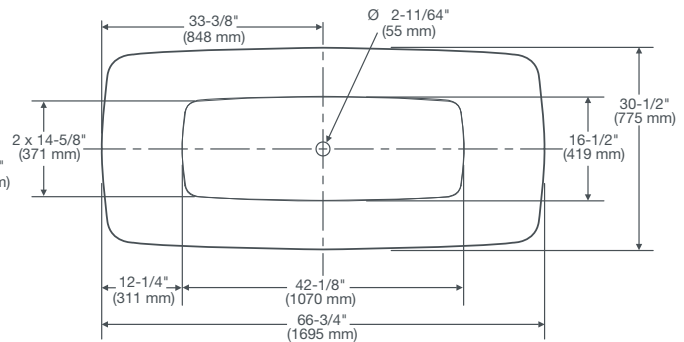

DIMENSIONS

NOMINAL DIMENSIONS

66-3/4" x 30-1/2" x 24-1/2" (1695 x 775 x 625 mm)

COLORS/FINISHES

Canvas White (415)

OPTIONAL COMPONENTS

D1564000.XXX Drain Cap (002) Polished Chrome, (243) Matte Black, (295) Brushed Nickel

COMPLIANCE CERTIFICATIONS

Meets or Exceeds CSA B45.5/IAPMOZ124

Canvas
White

Polished
Chrome

Matte
Black

Brushed
Nickel

NOTES:

If installing a deck-mounting fitting, before drilling any holes: check for interference with drain overflow. Mounting holes drilled by installer.

Dimensions of fixtures are nominal and may vary within the range of tolerances established by CSA B45.5/IAPMO Z124. These measurements are subject to change or cancellation. No responsibility is assumed for use of superseded or voided leaflet.