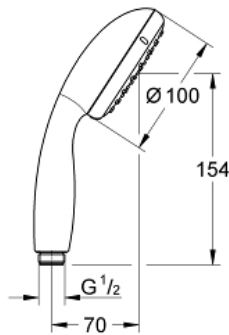

NEW TEMPESTA 100 Handshower 2 Sprays

MODEL # 2759710E

Pure Freude
an Wasser

Product Description:
NEW TEMPESTA 100
Handshower 2 Sprays

Standard Specification:

- 2 Adjustable spray patterns: Rain, Jet
- GROHE EcoJoy 1.5 gpm (5.7 l/min) flow restrictor
- GROHE DreamSpray perfect spray pattern
- GROHE StarLight chrome finish
- SpeedClean anti-lime system
- Inner WaterGuide for a longer life
- Universal mounting system (fits all standard shower hoses)
- Min. recommended pressure: 15 psi (1.0 bar)

Applicable Codes & Standards:

- Energy Policy Act of 1992
- ASME A112.18.1/CSA B125.1
- US Federal and State material regulations
- EPA WaterSense®

Color:

- 2759710E StarLight Chrome