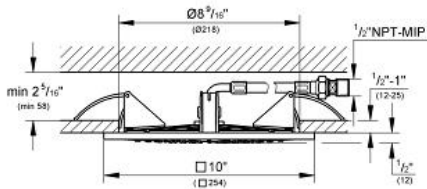

RAINSHOWER F-SERIES 10" Ceiling Shower Head

MODEL # 27468000

Pure Freude
an Wasser

Product Description:
RAINSHOWER F-SERIES 10"
Ceiling Shower Head

Standard Specification:

- Rain spray pattern (1 spray-rain)
- 10" x 10"
- 1/2" NPT Female thread
- 2.5 gpm (9.5 l/min) flow limiter
- **GROHE DreamSpray** perfect spray pattern
- **GROHE StarLight** chrome finish
- **SpeedClean** anti-lime system
- Suitable for instantaneous heater
- Max Flow Rate 2.5 gpm at 80 psi (9.5 L/min)