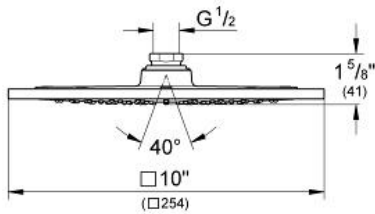

## Shower Head 1 Spray

MODEL # 27285000

Pure Freude  
an Wasser

**Product Description:**  
**RAINSHOWER F-SERIES 10"**  
**Shower Head 1 Spray**

**Standard Specification:**

- Rain spray pattern (1 spray-rain)
- 10" x 10"
- Metal
- Rotating ball joint  $\pm 20^\circ$
- 1/2" Connection thread
- 2.5 gpm (9.5 l/min) flow limiter
- **GROHE DreamSpray** perfect spray pattern
- **GROHE StarLight** chrome finish
- **SpeedClean** anti-lime system
- Suitable for instantaneous heater