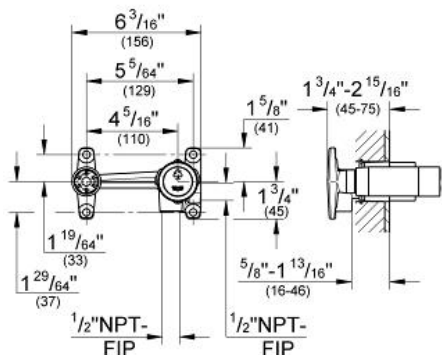

2-Hole Wall Mount Faucet Rough-In Valve

MODEL # 32641000

Pure Freude
an Wasser

Product Description:

2-Hole Wall Mount Faucet Rough-In Valve

Standard Specification:

- For 2-hole basin mixers
- Wall installation
- Without finishing trim set
- Installation depth (1 $\frac{3}{4}''$ - 3")
- $\frac{1}{2}''$ NPT Female Threads
- **GROHE SilkMove** 1.4" (35 mm) ceramic cartridge
- Adjustable flow rate limiter
- Max Flow Rate 2.2 gpm at 60 psi (8.3 L/min); 2.5 gpm at 80 psi (9.5 L/min) for hand shower
- Installation device

Applicable Codes & Standards:

- Energy Policy Act of 1992
- NSF 61
- ASME A112.18.1/CSA B125.1
- US Federal and State material regulations

Color:

- 32641000 StarLight Chrome