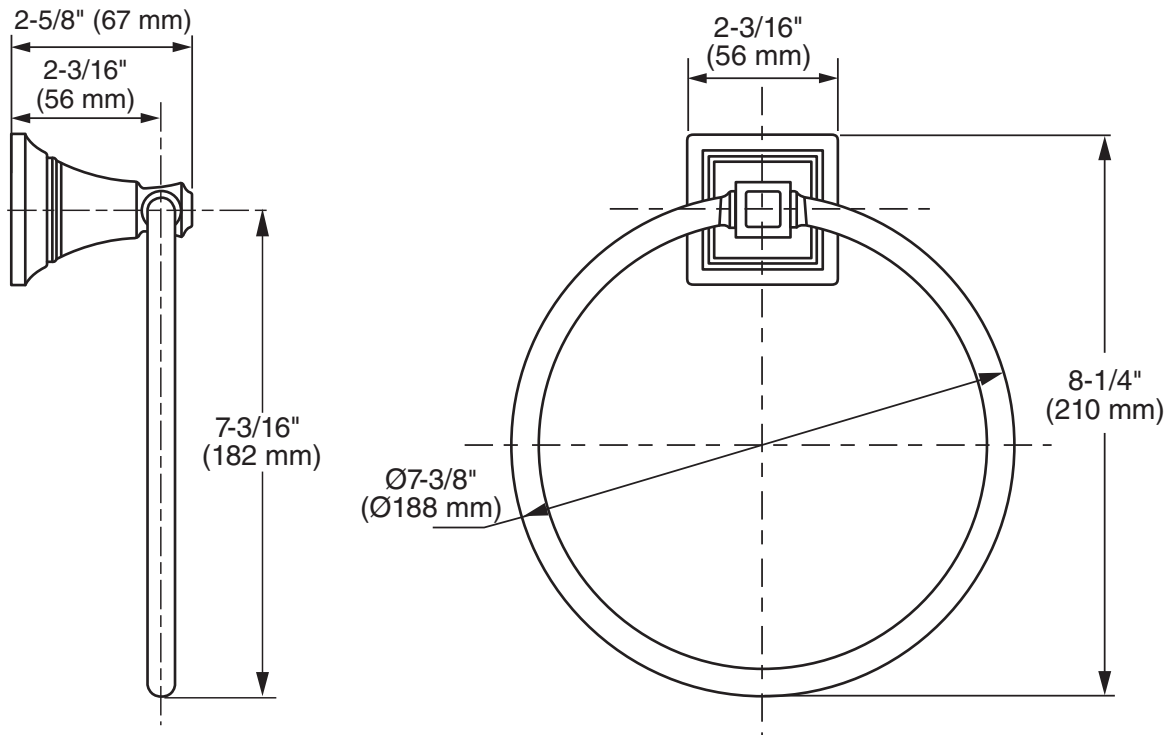

MODEL NUMBER:

□ 7455190 - Towel Ring

Available Finishes

002	Polished Chrome
295	Brushed Nickel
013	Polished Nickel
278	Legacy Bronze
GN0	Brushed Cool Sunrise
243	Matte Black

PRODUCT FEATURES:

Materials of Construction: Metal construction for durability & long life. Bushing on towel ring to prevent scratching and squeaking

Concealed Mounting: No exposed set screws.

Easy to Install

SUGGESTED SPECIFICATION

Towel Ring shall feature metal construction. Shall feature concealed mounting with no exposed set screws. Towel Ring shall be American Standard Model # 7455190._____.