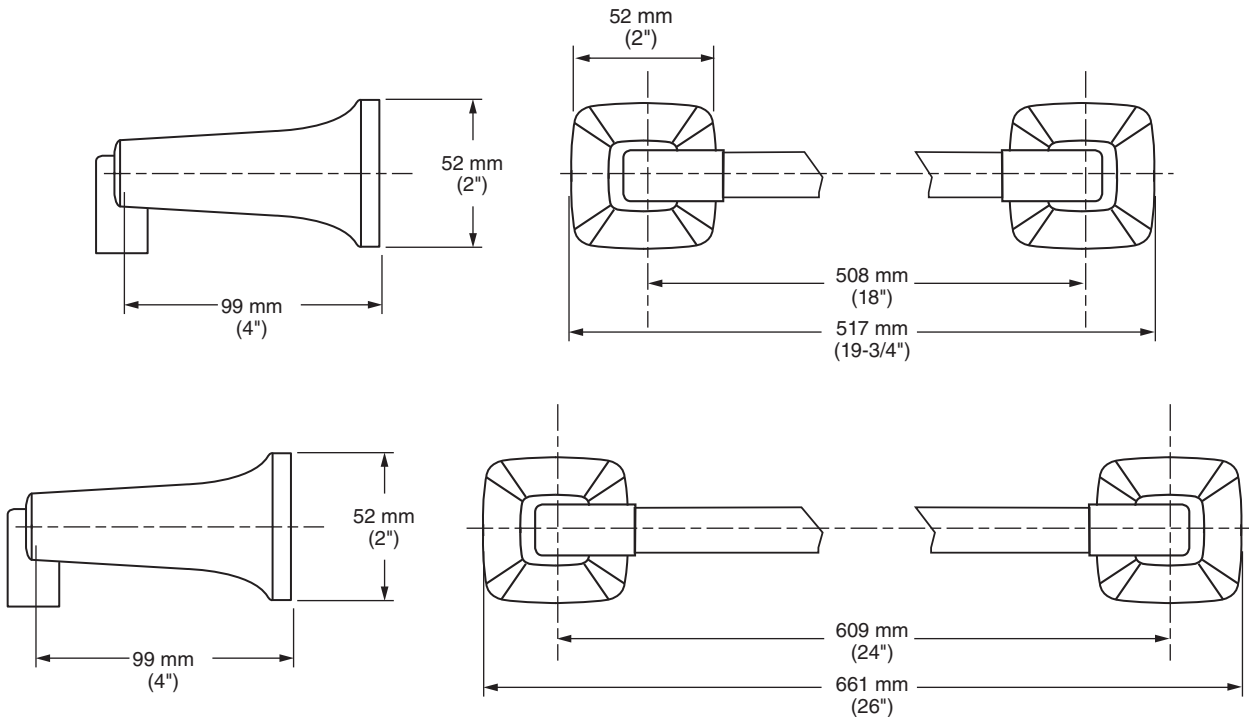

**MODEL NUMBER:**

- ☐ 7353018 - 18" Towel Bar
- ☐ 7353024 - 24" Towel Bar

**Available Finishes**

002	Polished Chrome
013	PVD Polished Nickel
278	Legacy Bronze
295	PVD Satin Nickel
243	Matte Black
GN0	Brushed Cool Sunrise

**PRODUCT FEATURES:**

**Materials of Construction:** Metal construction for durability & long life. Brass rod.

**Concealed Mounting:** No exposed set screws.

**Easy to Install**

**SUGGESTED SPECIFICATION**

18" and 24" Towel Bar shall feature metal construction. Rod shall be brass. Shall feature concealed mounting with no exposed set screws. Towel Bar shall be American Standard Model # 7353\_\_\_\_.