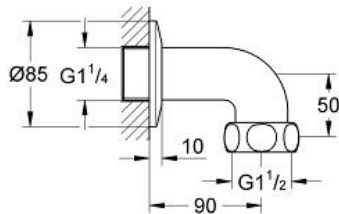

Wall union, male 1 1/4"

MODEL # 12436000

Pure Freude  
an Wasser

GROHE

**Product Description:**

Wall union, male 1 1/4"

**Standard Specification:**

- Without thermometer
- 1 1/2" x 1 1/4" male threaded nut
- Projection 3 1/2"
- Screw escutcheon
- For Grohtherm XL 1" (35 085/35 086)
- **GROHE StarLight** chrome finish