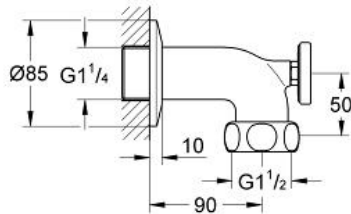

Wall union, male 1 1/4"

MODEL # 12444000

Pure Freude
an Wasser

GROHE

Product Description:

Wall union, male 1 1/4"

Standard Specification:

- With Centigrade Thermometer
- 1 1/2" x 1 1/4" male threaded nut
- Projection 3 1/2"
- Screw escutcheon
- For Grohtherm XL 1" (35 085/35 086)
- **GROHE StarLight** chrome finish

Applicable Codes & Standards:

- Energy Policy Act of 1992
- ASME A112.18.1/CSA B125.1

Color:

- 12444000 StarLight Chrome