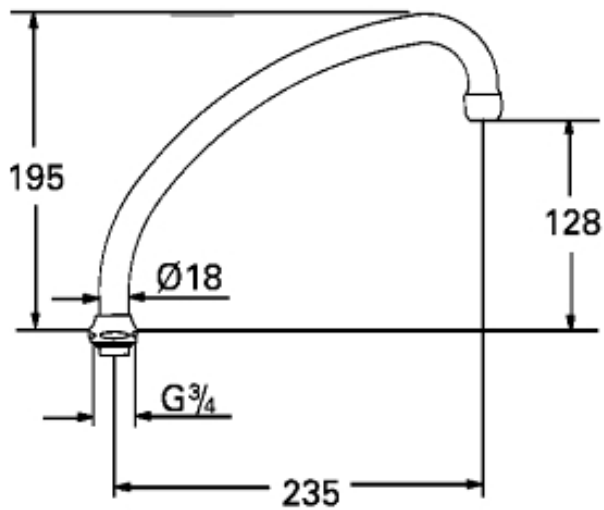

Tubular spout
MODEL # 13077000

Pure Freude
an Wasser

GROHE

Product Description:

Tubular spout

Standard Specification:
for 1/2" kitchen pillar faucets

- Flow control
- 3/4" coupling nut
- Projection 9 1/4" without stop
- DR-brass
- **GROHE StarLight** chrome finish

Color:

- 13077000 StarLight Chrome