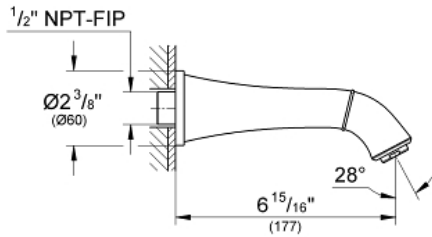

GRANDERA
Tub Spout
MODEL # 13342000

Pure Freude
an Wasser

GROHE

Product Description:
GRANDERA
Tub Spout

Standard Specification:

- Wall mount
- GROHE StarLight chrome finish
- Flow control

Applicable Codes & Standards: