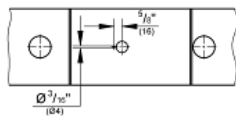

GRANDERA  
 Roman Bathtub Faucet  
 MODEL # 25154000

Pure Freude  
 an Wasser

**Product Description:**  
 GRANDERA  
 Roman Bathtub Faucet

- Standard Specification:**
- 1/2" (13mm) ceramic cartridge (90° turn)
  - GROHE StarLight chrome finish
  - Spout with flow control