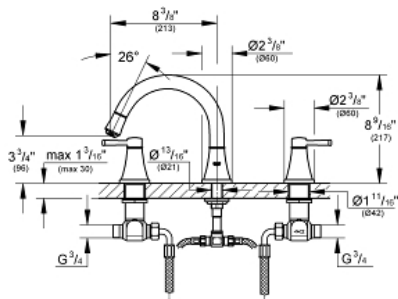

GRANDERA  
 Roman Bathtub Faucet  
 MODEL # 25154000

Pure Freude  
 an Wasser

**Product Description:**  
 GRANDERA  
 Roman Bathtub Faucet

- Standard Specification:**
- 1/2" (13mm) ceramic cartridge (90° turn)
  - GROHE StarLight chrome finish
  - Spout with flow control

- Applicable Codes & Standards:**
- Energy Policy Act of 1992
  - ASME A112.18.1/CSA B125.1
  - ICC/ANSI A117.1

**Color:**  
 25154000 StarLight Chrome