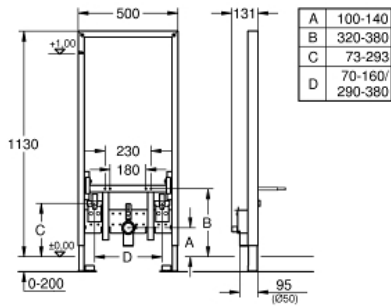

RAPID SL
MODEL # 38553001

Pure Freude
an Wasser

GROHE

Product Description:
RAPID SL

Standard Specification:

- Vertical traverse for ceramics with small bearing area (< 205 mm)
- Powder coated self-supporting steel frame
- For on-the-wall installations or studded walls
- Pre-assembled
- Height adjustable fitting connections
- Quick adjustment, lockable
- Mounting material
- TÜV approved
- Bidet mounting screws
- HT-outlet elbow (Ø 2")
- Seal (Ø 1 1/4")
- 2 x 1/2" noise protected fitting connections
- Mounting material for bidet