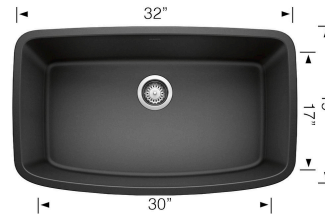

VALEA SUPER SINGLE SILGRANIT

Sink Specifications

Color	SKU
Anthracite	441610
Cinder	441611
Café	441613
Biscuit	441774
Metallic Gray	441775
Truffle	441772
White	441773
Concrete Gray	442756
Coal Black	442942

Design and Planning Tips

- Min cabinet size: 36 in
- Bowl depth: 9,5 in (240.0 mm)

What is included:

Installation instructions

Cut-out template

Limited Lifetime Warranty

Undermount installation only

Minimum cabinet size: 36"

Cut-out Dimensions:

Cut-out Length: 30.25"

Cut-out Width: 17.25"

Cut-out Below Counter Depth: 10.29"

Sink Bowl Dimensions:

Sink Bowl Length (left-to-right): 30"

Sink Bowl Width (front-to-back): 17"

Sink Bowl Depth: 9.5"