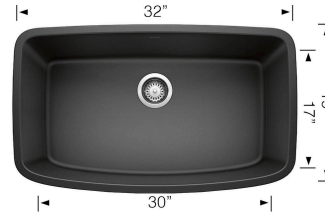

Sink Specifications

Color	SKU
Anthracite	441610
Cinder	441611
Café	441613
Biscuit	441774
Metallic Gray	441775
Truffle	441772
White	441773
Concrete Gray	442756
Coal Black	442942

VALEA SUPER SINGLE SILGRANIT

Design and Planning Tips

- Min cabinet size: 36 in
- Bowl depth: 9,5 in (240.0 mm)

What is included:

Installation instructions

Cut-out template

Limited Lifetime Warranty

Undermount installation only

Minimum cabinet size: 36"

Cut-out Dimensions:

Cut-out Length: 30.25"

Cut-out Width: 17.25"

Cut-out Below Counter Depth: 10.29"

Sink Bowl Dimensions:

Sink Bowl Length (left-to-right): 30"

Sink Bowl Width (front-to-back): 17"

Sink Bowl Depth: 9.5"