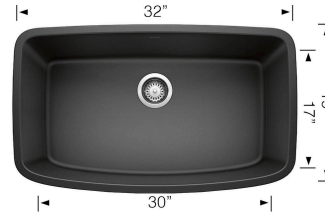

Sink Specifications

Color	SKU
Anthracite	441610
Cinder	441611
Café	441613
Biscuit	441774
Metallic Gray	441775
Truffle	441772
White	441773
Concrete Gray	442756
Coal Black	442942

VALEA SUPER SINGLE SILGRANIT

Design and Planning Tips

- Min cabinet size: 36 in
- Bowl depth: 9,5 in (240.0 mm)

What is included:
Installation instructions
Cut-out template
Limited Lifetime Warranty

Undermount installation only

Minimum cabinet size: 36"

Cut-out Dimensions:

Cut-out Length: 30.25"

Cut-out Width: 17.25"

Cut-out Below Counter Depth: 10.29"

Sink Bowl Dimensions:

Sink Bowl Length (left-to-right): 30"

Sink Bowl Width (front-to-back): 17"

Sink Bowl Depth: 9.5"