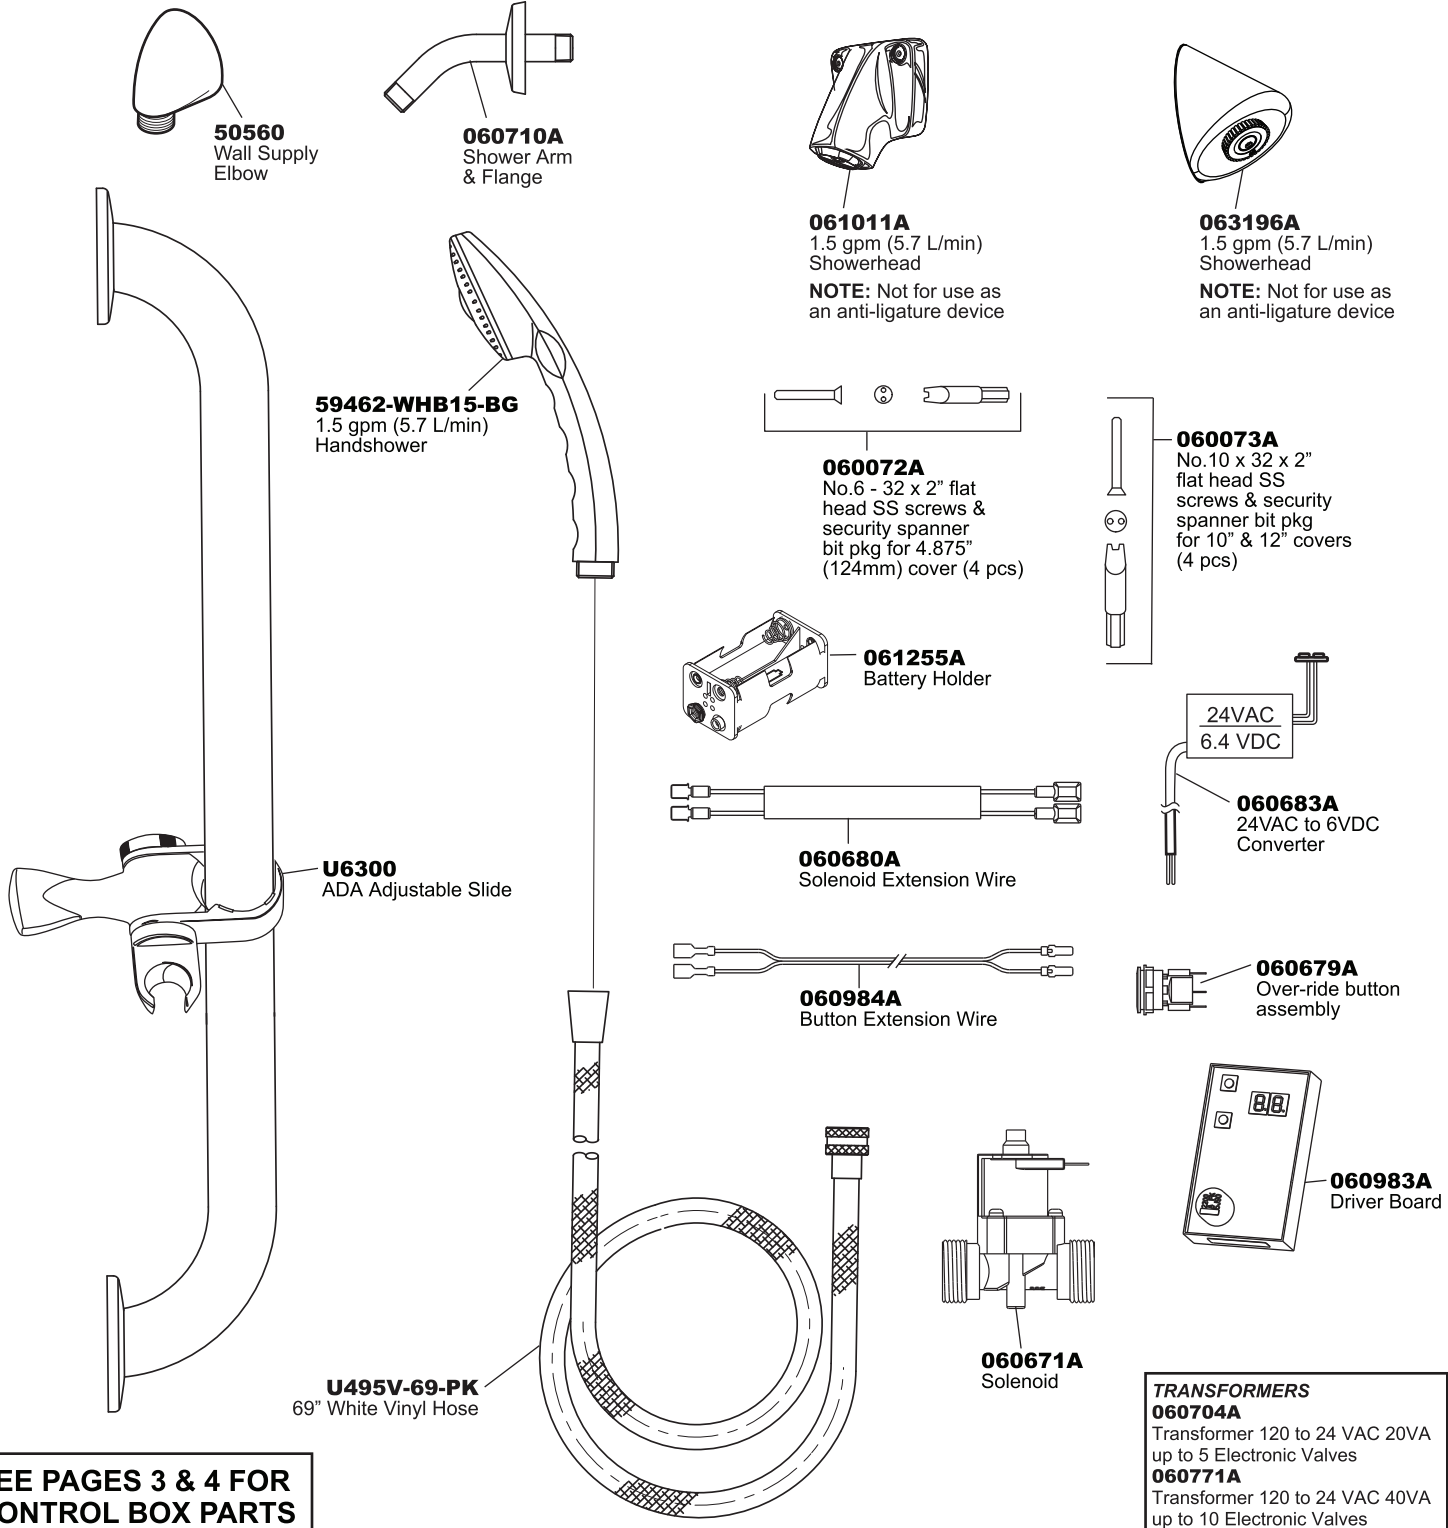

86 __ T1 __ __ series

Write purchase model number here for future reference

ELECTRONIC PUSH BUTTON SHOWER

SEE PAGES 3 & 4 FOR CONTROL BOX PARTS

TRANSFORMERS
060704A
Transformer 120 to 24 VAC 20VA up to 5 Electronic Valves
060771A
Transformer 120 to 24 VAC 40VA up to 10 Electronic Valves

PLEASE LEAVE this M&I Sheet with the owner, maintenance plumber, etc. as items relating to ongoing maintenance suggestions and procedures are included.