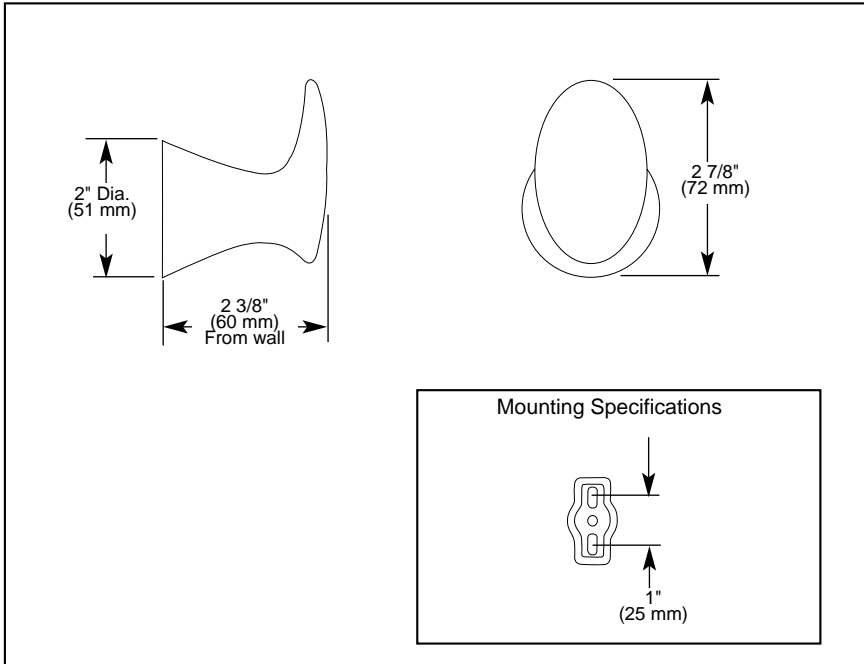

DELTA[®]

ACCESSORIES

- Lahara™ Bath Collection
- Robe Hook

Submitted Model No.: _____

Specific Features: _____

STANDARD SPECIFICATIONS:

- Wood blocking is preferable behind all wall surfaces. If wood blocking is not available, the following fasteners are suggested: Tile/Masonry-Plastic or lead Anchors Plaster/drywall-Toggle bolts.
- Mounting hardware included with product.