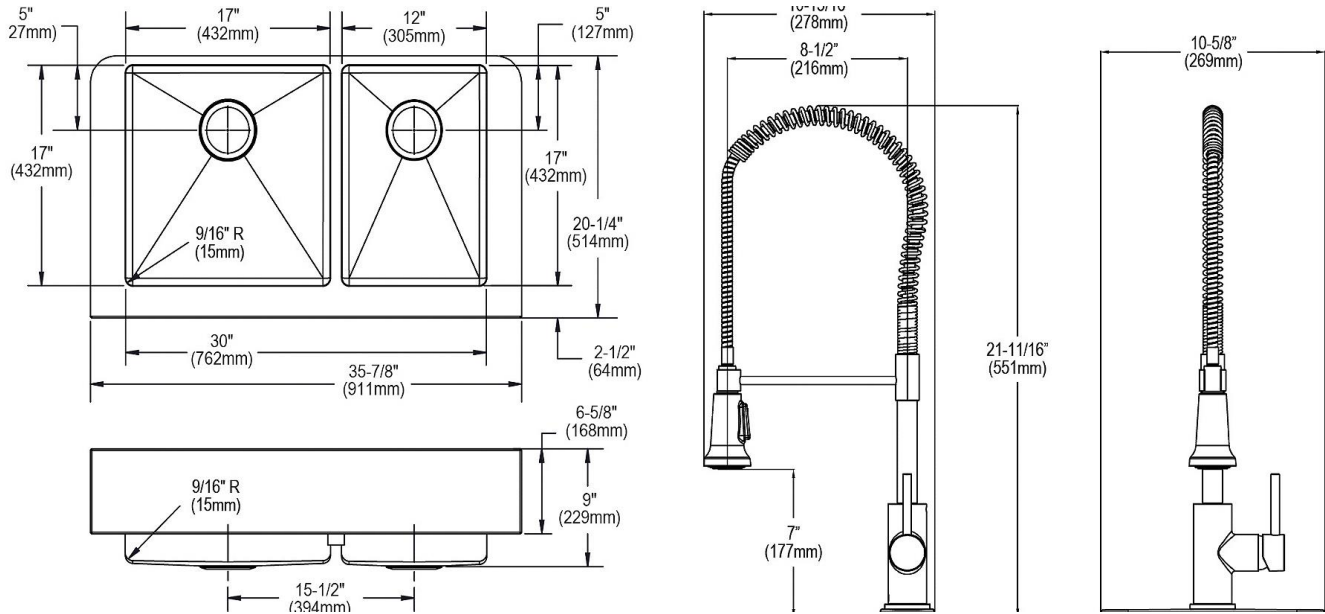

Included Accessories		
LKAV2061CR	Elkay Avado Single Hole Kitchen Faucet with Semi-professional Spout and Lever Handle Chrome Spec Sheet (PDF)	
LKDD	Elkay 3-1/2" Drain Fitting Deep Strainer Basket Spec Sheet (PDF)	

Optional Accessories		
LKDD	Elkay 3-1/2" Drain Fitting Deep Strainer Basket Spec Sheet (PDF)	
LKAV2061	Elkay Avado Single Hole Kitchen Faucet with Semi-professional Spout and Lever Handle Spec Sheet (PDF)	
CTXBG1616	Elkay Crosstown Stainless Steel 16-1/4" x 16-1/4" x 1-1/4" Bottom Grid Spec Sheet (PDF)	
CTXBG1116	Elkay Crosstown Stainless Steel 11-1/4" x 16-1/4" x 1-1/4" Bottom Grid Spec Sheet (PDF)	

In keeping with our policy of continuing product improvement, Elkay reserves the right to change product specifications without notice. Please visit elkay.com for the most current version of Elkay product specification sheets. This specification describes an Elkay product with design, quality, and functional benefits to the user. When making a comparison of other producers' offerings, be certain these features are not overlooked.