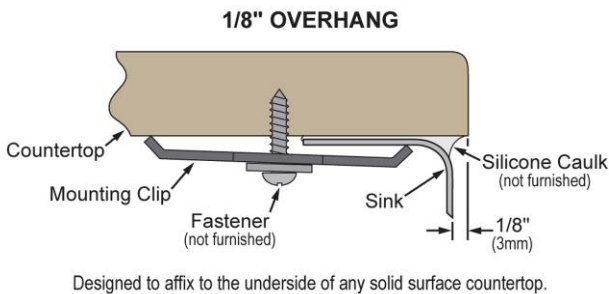

Installation Profile:

PART: _____ QTY: _____

PROJECT: _____

CONTACT: _____

DATE: _____

NOTES: _____

APPROVAL: _____

In keeping with our policy of continuing product improvement, Elkay reserves the right to change product specifications without notice. Please visit elkay.com for the most current version of Elkay product specification sheets. This specification describes an Elkay product with design, quality, and functional benefits to the user. When making a comparison of other producers' offerings, be certain these features are not overlooked.