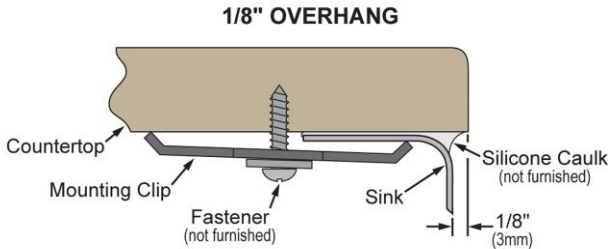

Installation Type:	Farmhouse
Material:	304 Stainless Steel
Finish:	Polished Satin
Gauge:	18
Sound Deadening:	Full spray sides and bottom with Sides and Bottom pads
Number of Bowls:	2
Sink Dimensions:	35-7/8" x 20-1/4" x 9"
Bowl 1 Dimensions:	14-1/2" x 17" x 9"
Bowl 2 Dimensions:	14-1/2" x 17" x 9"
Drain Size:	3-1/2" (89mm)
Drain Location:	Rear Center
Minimum Cabinet Size:	36"
Mounting Hardware:	Included
Template Included:	No

Product Compliance:

Faucet:

ASME A112.19.3/CSA B45.4
ASME A112.18.1/CSA B125.1
NSF 61
NSF 372 (lead free)

Accessory:

ASME A112.18.2/CSA B125.2

Installation Profile:

Designed to affix to the underside of any solid surface countertop.