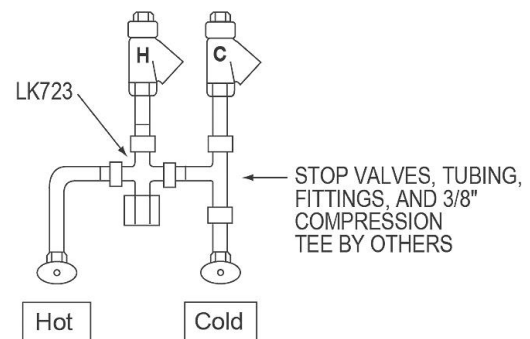

FIG. 1

LKB721C SENSOR FAUCET

SINGLE STATION ROUGH-IN

FIG. 2

LKB721C SENSOR FAUCET WITH LK723 THERMOSTATIC MIXING VALVE

In keeping with our policy of continuing product improvement, Elkay reserves the right to change product specifications without notice. Please visit [elkay.com](http://elkay.com) for the most current version of Elkay product specification sheets. This specification describes an Elkay product with design, quality, and functional benefits to the user. When making a comparison of other producers' offerings, be certain these features are not overlooked.