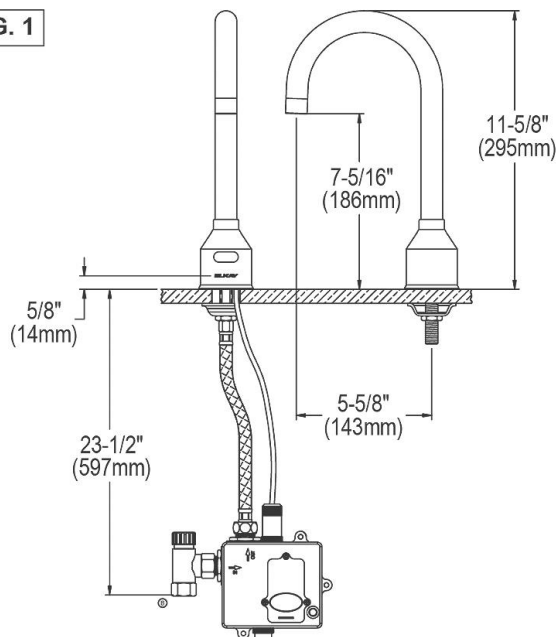

LKB721C SENSOR FAUCET