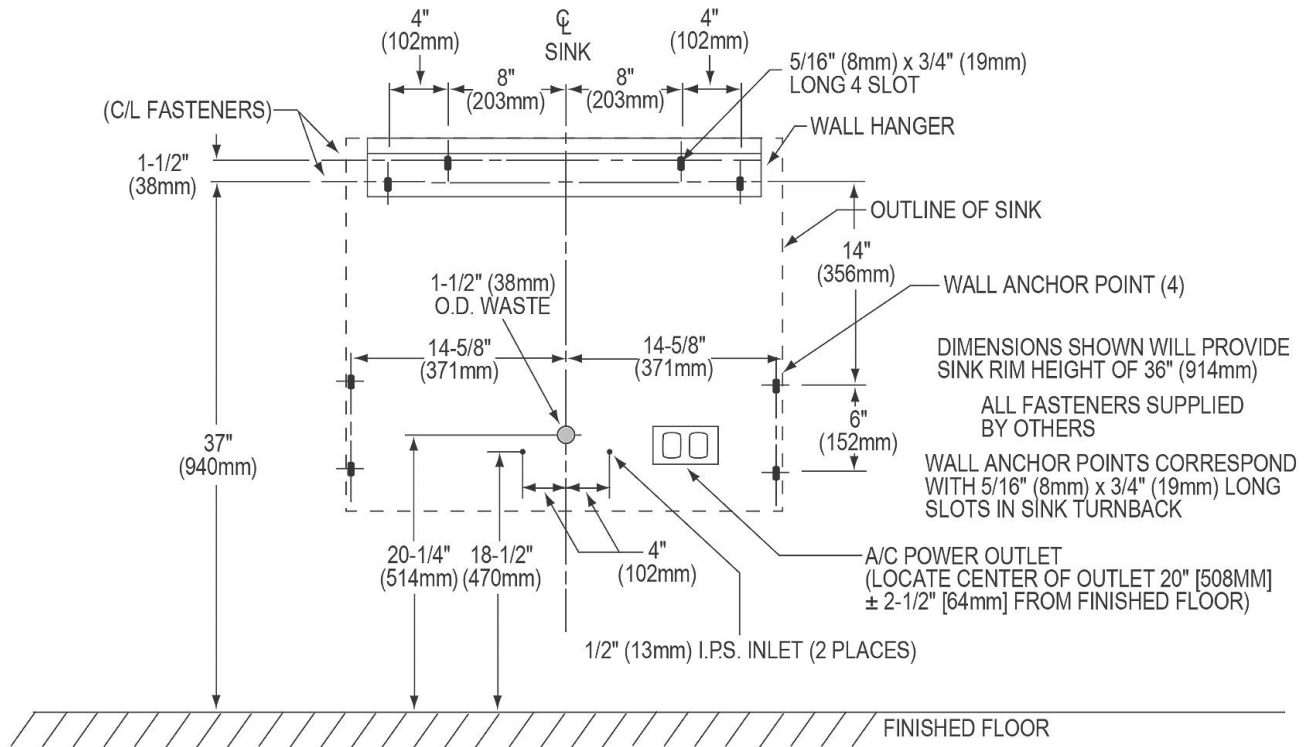

FIG. 1

SINGLE STATION ROUGH-IN

In keeping with our policy of continuing product improvement, Elkay reserves the right to change product specifications without notice. Please visit elkay.com for the most current version of Elkay product specification sheets. This specification describes an Elkay product with design, quality, and functional benefits to the user. When making a comparison of other producers' offerings, be certain these features are not overlooked.