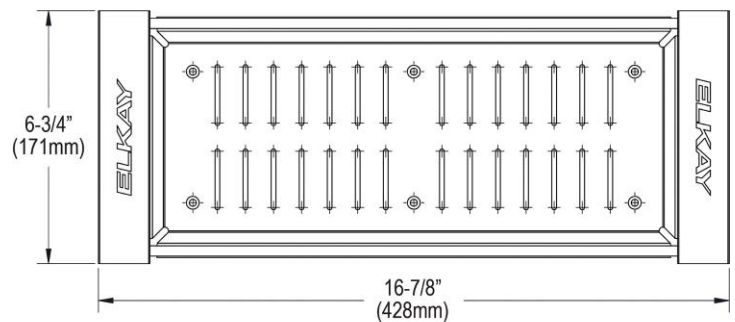

A Century of Tradition and Quality.

For more than 100 years, Elkay has been making innovative products and providing exceptional customer care. We take pride in offering plumbing products that make life easier, inspire change and leave the world a better place.

[Clean and Care Manual (PDF)](#)

[Clean and Care Manual (PDF)](#)

[Warranty (PDF)](#)