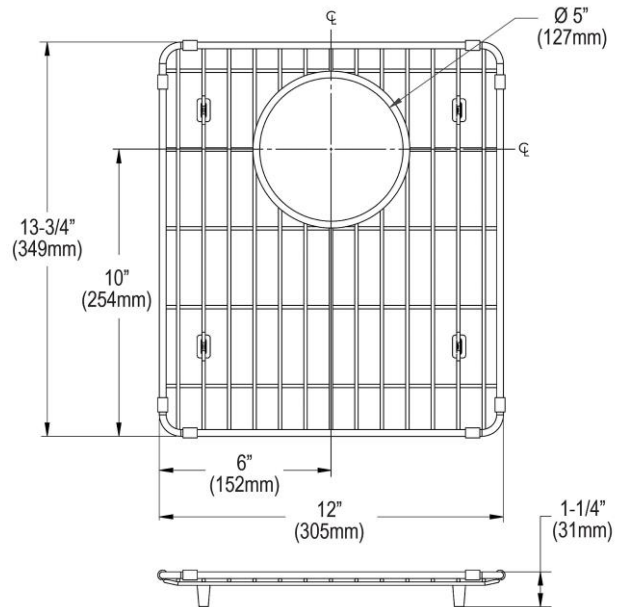

PART: _____ QTY: _____

PROJECT: _____

CONTACT: _____

DATE: _____

NOTES: _____

APPROVAL: _____

In keeping with our policy of continuing product improvement, Elkay reserves the right to change product specifications without notice. Please visit elkay.com for the most current version of Elkay product specification sheets. This specification describes an Elkay product with design, quality, and functional benefits to the user. When making a comparison of other producers' offerings, be certain these features are not overlooked.