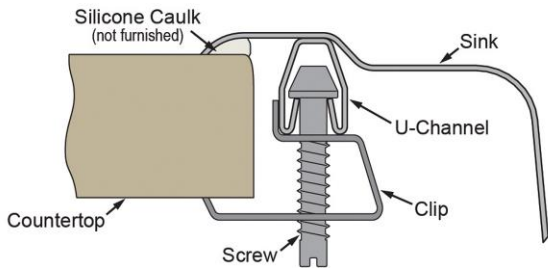

PRODUCT SPECIFICATIONS

Elkay Lustertone™ Classic Stainless Steel 22" x 19-1/2" x 7-5/8" 2-Hole Single Bowl Drop-in Sink + Faucet Kit. Sink is manufactured from 18 gauge 304 Stainless Steel with a Lustrous Satin finish, Center drain placement, and Bottom only pads.

Installation Type:	Drop-in, Sink Kits
Material:	304 Stainless Steel
Finish:	Lustrous Satin
Gauge:	18
Sound Deadening:	Bottom only pads
Number of Bowls:	1
Sink Dimensions:	22" x 19-1/2" x 7-5/8"
Bowl 1 Dimensions:	18" x 14" x 7-1/2"
Drain Size:	3-1/2" (89mm)
Drain Location:	Center
Minimum Cabinet Size:	27"
Mounting Hardware:	Part # 64090012 included for countertops up to 3/4" (19mm) thick
Template Included:	No
Cutout Template #:	1000001255

Template is available for download at [elkay.com](#). CAD software will be required to open the template.

Cutout Dimensions for Drop-in Installation:

21-3/8" x 18-7/8" (543mm x 479mm) with 1-1/2" (38mm) corner radius

Installation Profile:

Included with Product:

LK406GN04T4C faucet,
LK18B drain,
LK500 P-trap.

A Century of Tradition and Quality. For more than 100 years, Elkay has been making innovative products and providing exceptional customer care. We take pride in offering plumbing products that make life easier, inspire change and leave the world a better place.

Product Compliance:

Faucet:

ASME A112.19.3/CSA B45.4
ASME A112.18.1/CSA B125.1
CEC
NSF 372 (lead free)
NSF 61

Accessory:

ASME A112.18.2/CSA B125.2

[Clean and Care Manual (PDF)](#)

[Installation Instructions (PDF) - 1000005236](#)

[Installation Instructions (PDF) - 1000005235 drain](#)

[Installation Instructions (PDF) - A55483 Faucet](#)

[Warranty (PDF)](#)

Similar models are available with: ADA Depths

PART: _____ QTY: _____

PROJECT: _____

CONTACT: _____

DATE: _____

NOTES: _____

APPROVAL: _____

In keeping with our policy of continuing product improvement, Elkay reserves the right to change product specifications without notice. Please visit [elkay.com](#) for the most current version of Elkay product specification sheets. This specification describes an Elkay product with design, quality, and functional benefits to the user. When making a comparison of other producers' offerings, be certain these features are not overlooked.