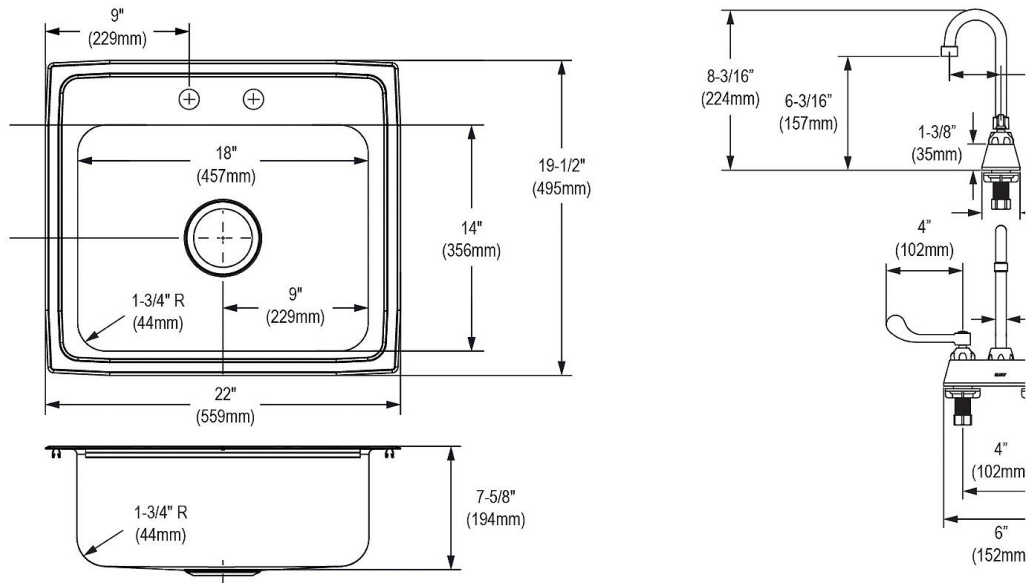

Installation Type:	Drop-in, Sink Kits
Material:	304 Stainless Steel
Finish:	Lustrous Satin
Gauge:	18
Sound Deadening:	Bottom only pads
Number of Bowls:	1
Sink Dimensions:	22" x 19-1/2" x 7-5/8"
Bowl 1 Dimensions:	18" x 14" x 7-1/2"
Drain Size:	3-1/2" (89mm)
Drain Location:	Center
Minimum Cabinet Size:	27"
Mounting Hardware:	Part # 64090012 included for countertops up to 3/4" (19mm) thick
Template Included:	No
Cutout Template #:	1000001255

Template is available for download at [elkay.com](#). CAD software will be required to open the template.

Cutout Dimensions for Drop-in Installation:

21-3/8" x 18-7/8" (543mm x 479mm) with 1-1/2" (38mm) corner radius

Included Accessories		
LK406GN04T4C	Elkay 4" Centerset with Exposed Deck Faucet with 4" Gooseneck Spout 4" Wristblade Handle+Drain Spec Sheet (PDF)	
LK500	Elkay P-Trap with Cleanout Plug Spec Sheet (PDF)	

1-1/2" (38mm) Diameter Faucet Holes on 4" (102mm) Centers

Optional Accessories		
LKGT1041	Elkay Gourmet Single Hole Kitchen Faucet Pull-out Spray and Lever Handle with Hi and Mid-rise Base Options Spec Sheet (PDF)	