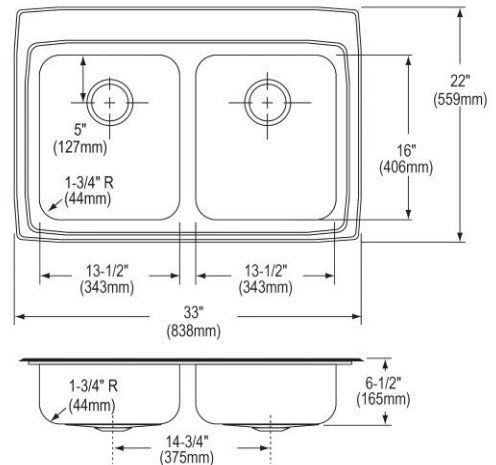

In keeping with our policy of continuing product improvement, Elkay reserves the right to change product specifications without notice. Please visit [elkay.com](#) for the most current version of Elkay product specification sheets. This specification describes an Elkay product with design, quality, and functional benefits to the user. When making a comparison of other producers' offerings, be certain these features are not overlooked.