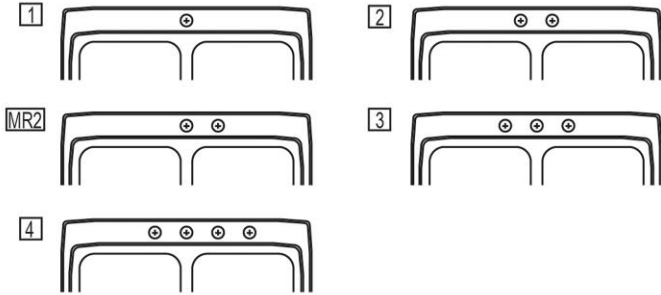

PRODUCT SPECIFICATIONS

Elkay Lustertone™ Classic Stainless Steel 33" x 22" x 6-1/2" Equal Double Bowl Drop-in ADA Sink with Quick-clip. Sink is manufactured from 18 gauge 304 Stainless Steel with a Lustrous Satin finish, Rear Center drain placement, and Bottom only pads.

Installation Type:	Drop-in
Material:	304 Stainless Steel
Special Features:	Quick-Clip Mounting System
Finish:	Lustrous Satin
Gauge:	18
Sound Deadening:	Bottom only pads
Number of Bowls:	2
Sink Dimensions:	33" x 22" x 6-1/2"
Bowl 1 Dimensions:	13-1/2" x 16" x 6-1/8"
Bowl 2 Dimensions:	13-1/2" x 16" x 6-1/8"
Drain Size:	3-1/2" (89mm)
Drain Location:	Rear Center
Minimum Cabinet Size:	36"
Mounting Hardware:	Included for 3/4" (19mm) countertop
Template Included:	No
Cutout Template #:	1000001189

Template is available for download at [elkay.com](#). CAD software will be required to open the template.

Cutout Dimensions for Drop-in Installation:

32-3/8" x 21-3/8" (822mm x 543mm) with 1-1/2" (38mm) corner radius

Hole Drilling Configurations:

1-1/2" (38mm) Diameter Faucet Holes on 4" (102mm) Centers

PART: _____ QTY: _____
PROJECT: _____
CONTACT: _____
DATE: _____
NOTES: _____
APPROVAL: _____