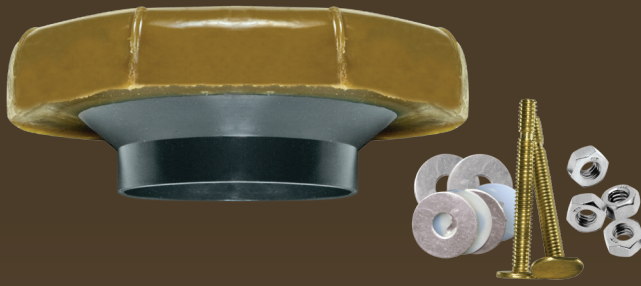

# PRO TOILET BOWL WAX & WAX-FREE GASKETS

## PRO7KF Bowl Wax Kit w/Flange

- PRO7KF includes flange for better alignment
- Includes two solid brass toilet bolts & double stainless steel hexnuts for “Double Nut” or “Speed Nut” installation
- Fits 3” and 4” floor drains

MODEL NUMBER	PRODUCT NAME	COMPARE TO	CASE QTY	CASE DIMENSIONS W/D/H (INCHES)	CUBIC FEET	CASE WEIGHT (LBS)	UPC	SCCI 2 OF 5
PRO7530P24	 BETTER THAN WAX™ TOILET SEAL (NO BOLTS)	N/A	24	12 X 13 X 13	1.17	7	0 39961 01438 2	100 39961 01438 9
PRO7530-4P6	 BETTER THAN WAX™ TOILET SEAL MULTI-PACK (4 PACK, NO BOLTS)	N/A	6	12 X 11 X 17	0.58	7	0 39961 01828 1	100 39961 01828 8
PRO700	 BOWL WAX (NO BOLTS)	BOL-WAX® NO.1	48	19 X 13 X 11	1.57	20	0 39961 73203 3	100 39961 00017 7
PRO7K0	 WAX KIT	BOL-WAX® NO.1	48	19 X 13 X 11	1.57	18	0 39961 04302 3	100 39961 07510 6
PRO70F	 WAX W/FLANGE (NO BOLTS)	NO-SEEP® NO.1	24	13 X 12 X 12	1.08	8	0 39961 73208 8	100 39961 07517 5
PRO7KF	 WAX KIT W/FLANGE	NO-SEEP® NO.1	24	13 X 12 X 12	1.08	14	0 39961 73204 0	100 39961 00018 4
PRO70F-R (REINFORCED)	 REINFORCED WAX W/FLANGE (NO BOLTS)	NO-SEEP® NO.3	30	19 X 10 X 12	1.32	15	0 39961 73209 5	100 39961 07518 2
PRO80F	 EXTRA THICK WAX W/FLANGE (NO BOLTS)	NO-SEEP® NO.10	24	13 X 12 X 12	1.08	16	0 39961 73206 4	100 39961 00010 8
PRO800	 EXTRA THICK WAX W/O FLANGE (NO BOLTS)	BOL-WAX® NO.10	24	13 X 12 X 12	1.08	16	0 39961 04307 8	100 39961 04335 8
PRO70U-R (REINFORCED)	 URINAL WAX (NO BOLTS)	BOL-WAX® NO.6	24	9 X 9 X 6	0.28	6	0 39961 04304 7	100 39961 04331 0
PRO70B-R (REINFORCED)	 BACK OUTLET WAX (NO BOLTS)	NO-SEEP® NO.2	48	13 X 19 X 11	1.57	20	0 39961 04305 4	100 39961 04332 7
PRO4KF	 4" BOWL WAX KIT W/FLANGE	N/A	24	13 X 12 X 12	1.08	14	0 39961 04332 0	100 39961 14108 5