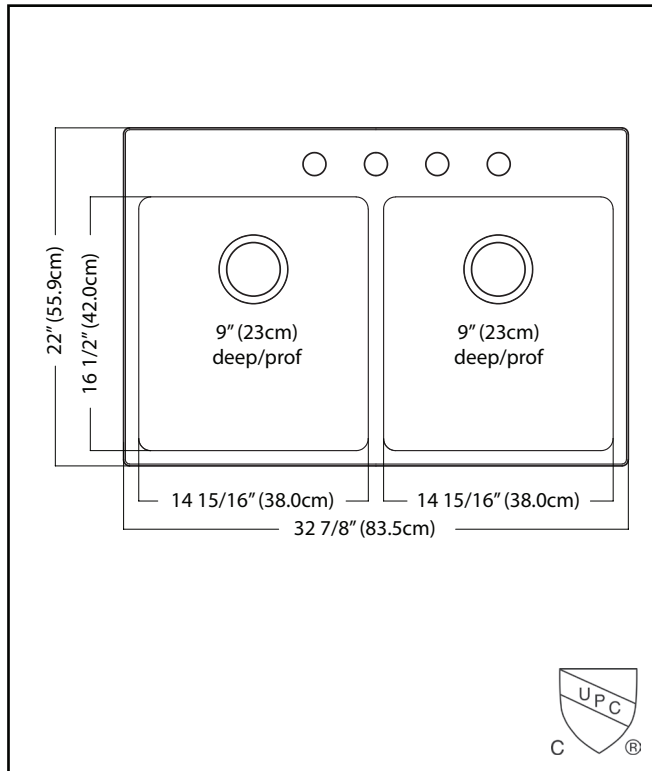

KINDRED

Brookmore
Topmount/Drop In

BROOKMORE

DOUBLE BOWL 18 GAUGE TOPMOUNT/DROP IN

MODEL: BDL2233-9-4N (4 FAUCET HOLES)

MODEL: BDL2233-9-3N (3 FAUCET HOLES)

MODEL: BDL2233-9-1N (1 FAUCET HOLE)

- ✓ **Revolutionary Installation:** EZ Torque™ simplified fastener system allows you to drop and drill your sink into place, securely locking the sink to the countertop.
- ✓ **Quality Beyond Material:** Designed with 18 gauge quality stainless steel with exceptional resistance to staining and corrosion
- ✓ **Larger Bowl Capacity:** A generous capacity bowl that is made even more spacious with the tighter radius corners, creating ample space for all your prepping and cleaning needs.
- ✓ **Rear Drain Placement:** The rear drain maximizes the usable bottom surface of the bowl while also creating extra cabinet space beneath the sink.

TECHNICAL FEATURES

OVERALL SINK SIZE (OD)	22" FB x 32 7/8" LR
EQUAL BOWL SIZE (ID)	16 1/2" FB x 14 15/16" LR
BOWL DEPTH	9"
MINIMUM CABINET SIZE	36"
MATERIAL	18 Gauge
BOWL CORNER RADIUS	20 mm
STAINLESS STEEL FINISH	Satin
DRAIN HOLE LOCATION	Rear
INSTALLATION TYPE	Topmount/Drop In
SOUND COATING	Sound pads
WARRANTY	Limited Lifetime
COUNTRY OF ORIGIN	China