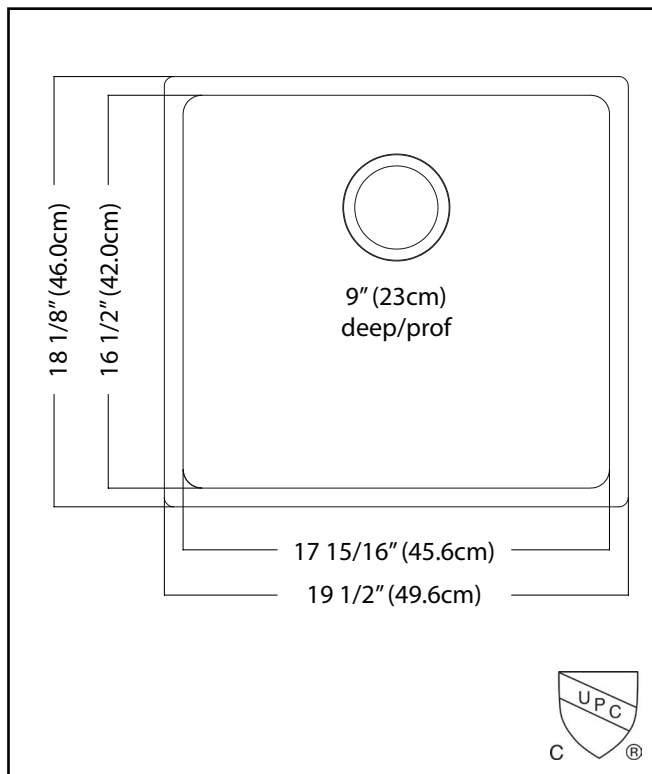

KINDRED

Brookmore
Undermount

BROOKMORE

SINGLE BOWL 18 GAUGE UNDERMOUNT

MODEL: BSU1820-9N

- ✓ **Quality Beyond Material:** Designed with 18 gauge quality stainless steel with exceptional resistance to staining and corrosion.
- ✓ **Beautiful Finish:** We didn't sacrifice aesthetics for durability. Our satin finish takes minimal care to maintain, making life easier.
- ✓ **Rear Drain Placement:** The rear drain maximizes the usable bottom surface of the bowl while also creating extra cabinet space beneath the sink.
- ✓ **Remarkably Quiet:** Sound dampening system goes to work to reduce the noise caused by a garbage disposal or running water.

TECHNICAL FEATURES

OVERALL SINK SIZE (OD)	18 1/8" FB x 19 1/2" LR
BOWL SIZE (ID)	16 1/2" FB x 17 15/16" LR
BOWL DEPTH	9"
MINIMUM CABINET SIZE	24"
MATERIAL	18 Gauge
BOWL CORNER RADIUS	20 mm
STAINLESS STEEL FINISH	Satin
DRAIN HOLE LOCATION	Rear
INSTALLATION TYPE	Undermount
SOUND COATING	Sound pads
WARRANTY	Limited Lifetime
COUNTRY OF ORIGIN	China