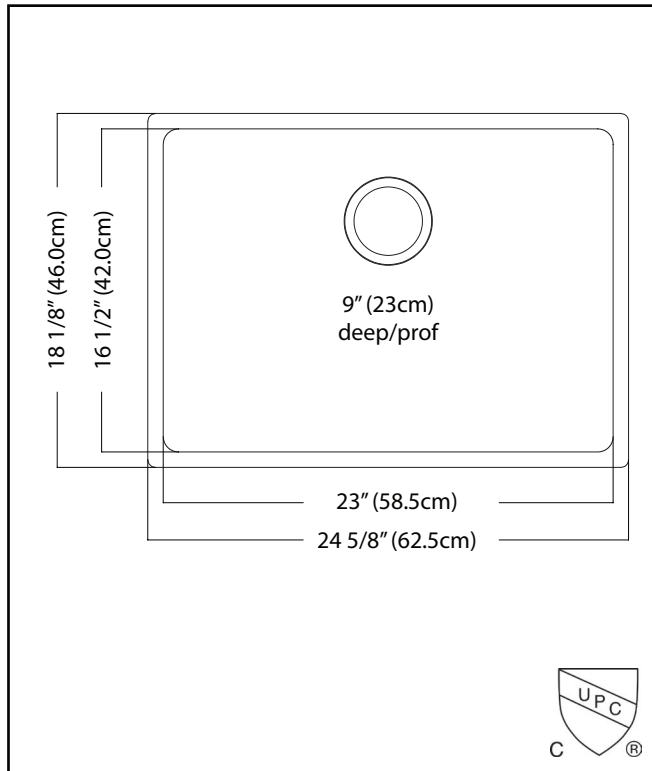

### SINGLE BOWL 18 GAUGE UNDERMOUNT

MODEL: BSU1825-9N

- ✓ **Quality Beyond Material:** Designed with 18 gauge quality stainless steel with exceptional resistance to staining and corrosion.
- ✓ **Larger Bowl Capacity:** A generous capacity bowl that is made even more spacious, with the tighter radius corners, creating ample space for all your prepping and cleaning needs.
- ✓ **Rear Drain Placement:** The rear drain maximizes the usable bottom surface of the bowl while also creating extra cabinet space beneath the sink.
- ✓ **Remarkably Quiet:** Sound dampening system goes to work to reduce the noise caused by a garbage disposal or running water.

## TECHNICAL FEATURES

OVERALL SINK SIZE (OD)	18 1/8" FB x 24 5/8" LR
BOWL SIZE (ID)	16 1/2" FB x 23" LR
BOWL DEPTH	9"
MINIMUM CABINET SIZE	30"
MATERIAL	18 Gauge
BOWL CORNER RADIUS	20 mm
STAINLESS STEEL FINISH	Satin
DRAIN HOLE LOCATION	Rear
INSTALLATION TYPE	Undermount
SOUND COATING	Sound pads
WARRANTY	Limited Lifetime
COUNTRY OF ORIGIN	China