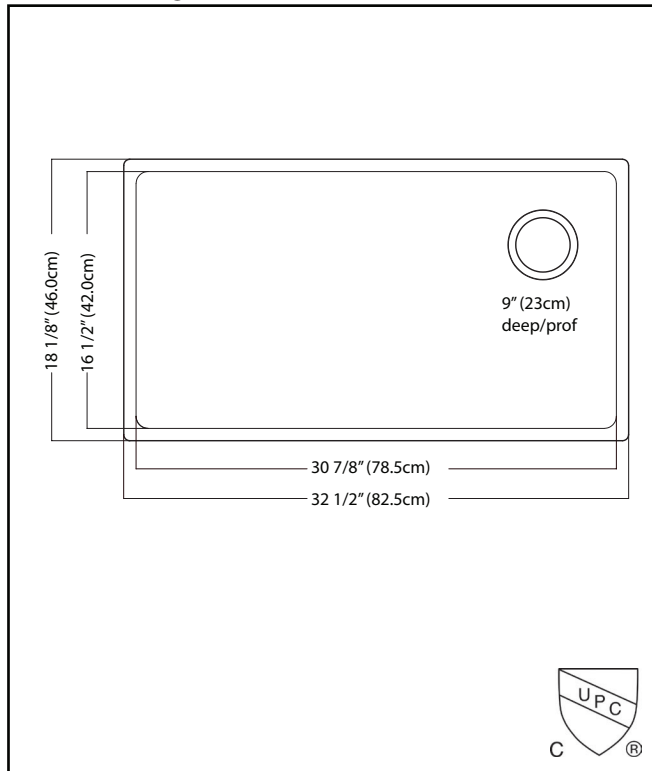

### SINGLE BOWL 18 GAUGE UNDERMOUNT

MODEL: BSU1832-9N-OW

- ✓ **Quality Beyond Material:** Designed with 18 gauge quality stainless steel with exceptional resistance to staining and corrosion.
- ✓ **Larger Bowl Capacity:** A generous capacity bowl that is made even more spacious, with the tighter radius corners, creating ample space for all your prepping and cleaning needs.
- ✓ **Offset Drain:** With an offset drain and deep basin, this bowl easily accommodates an uninterrupted workspace for prepping and cleaning, while allowing use of the garbage disposal at the same time.
- ✓ **Remarkably Quiet:** Sound dampening system goes to work to reduce the noise caused by a garbage disposal or running water.

### TECHNICAL FEATURES

OVERALL SINK SIZE (OD)	18 1/8" FB x 32 1/2" LR
BOWL SIZE (ID)	16 1/2" FB x 30 7/8" LR
BOWL DEPTH	9"
MINIMUM CABINET SIZE	36"
MATERIAL	18 Gauge
BOWL CORNER RADIUS	20 mm
STAINLESS STEEL FINISH	Satin
DRAIN HOLE LOCATION	Rear offset
INSTALLATION TYPE	Undermount
SOUND COATING	Sound pads
WARRANTY	Limited Lifetime
COUNTRY OF ORIGIN	China