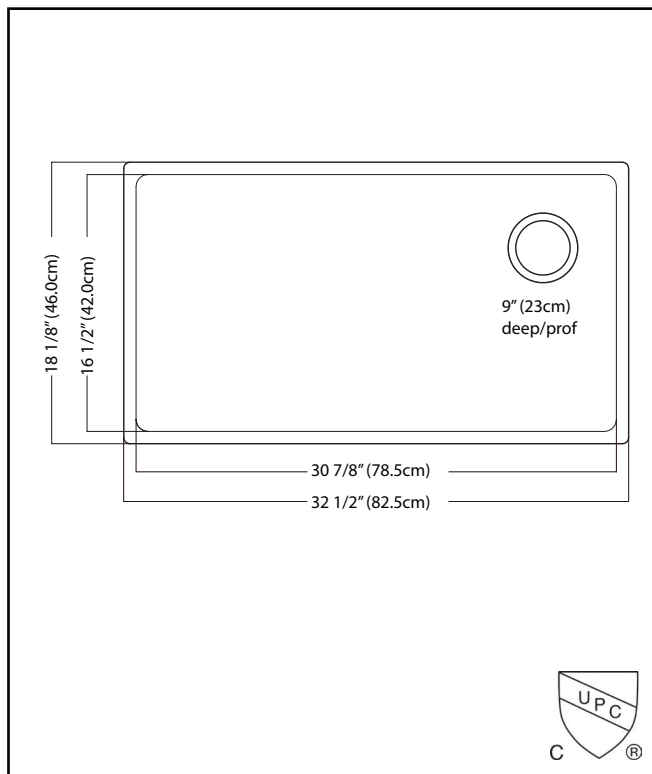

KINDRED

Brookmore
Undermount

BROOKMORE

SINGLE BOWL 18 GAUGE UNDERMOUNT

MODEL: BSU1832-9N

- ✓ **Quality Beyond Material:** Designed with 18 gauge quality stainless steel with exceptional resistance to staining and corrosion.
- ✓ **Larger Bowl Capacity:** A generous capacity bowl that is made even more spacious, with the tighter radius corners, creating ample space for all your prepping and cleaning needs.
- ✓ **Rear Drain Placement:** The rear drain maximizes the usable bottom surface of the bowl while also creating extra cabinet space beneath the sink.
- ✓ **Remarkably Quiet:** Sound dampening system goes to work to reduce the noise caused by a garbage disposal or running water.

TECHNICAL FEATURES

| | |
|------------------------|-------------------------|
| OVERALL SINK SIZE (OD) | 18 1/8" FB x 32 1/2" LR |
| BOWL SIZE (ID) | 16 1/2" FB x 30 7/8" LR |
| BOWL DEPTH | 9" |
| MINIMUM CABINET SIZE | 36" |
| MATERIAL | 18 Gauge |
| BOWL CORNER RADIUS | 20 mm |
| STAINLESS STEEL FINISH | Satin |
| DRAIN HOLE LOCATION | Rear |
| INSTALLATION TYPE | Undermount |
| SOUND COATING | Sound pads |
| WARRANTY | Limited Lifetime |
| COUNTRY OF ORIGIN | China |