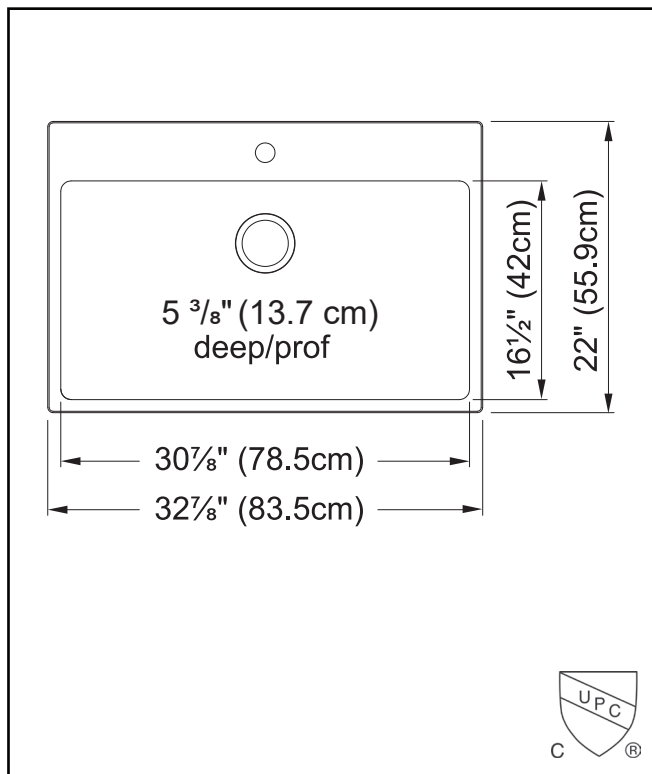

KINDRED

Brookmore
Dual Mount

BROOKMORE ADA

SINGLE BOWL 18 GAUGE DUAL MOUNT

MODEL: BSL2233-ADA-1N / 101.0689.856 (1 FAUCET HOLE)

- ✓ **Accessible Design:** 5 3/8" bowl depth and rear drain placement create an accessible work area for individuals with limited mobility.
- ✓ **Revolutionary Installation:** EZ Torque™ simplified fastener system allows you to drop and drill your sink into place, securely locking the sink to the countertop.
- ✓ **Quality Beyond Material:** Designed with 18 gauge quality stainless steel with exceptional resistance to staining and corrosion.
- ✓ **Remarkably Quiet:** Sound dampening system goes to work to reduce the noise caused by a garbage disposal or running water.

TECHNICAL FEATURES

OVERALL SINK SIZE (OD)	22" FB x 32 7/8" LR
BOWL SIZE (ID)	16 1/2" FB x 30 7/8" LR
BOWL DEPTH	5 3/8"
MINIMUM CABINET SIZE	36" (TM or UM)
MATERIAL	18 Gauge
BOWL CORNER RADIUS	20 mm
STAINLESS STEEL FINISH	Satin
DRAIN HOLE LOCATION	Rear
INSTALLATION TYPE	Dual Mount
SOUND COATING	Sound pads
WARRANTY	Limited Lifetime
COUNTRY OF ORIGIN	China