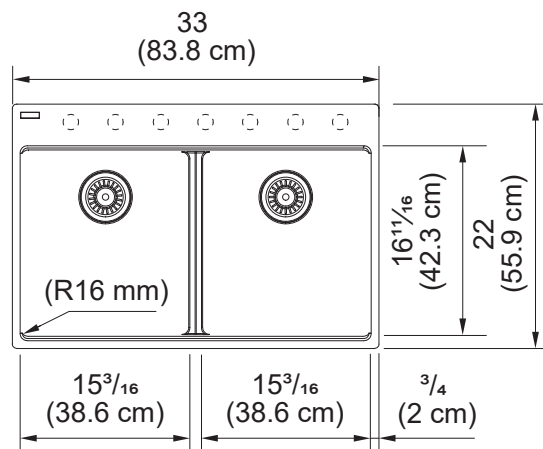

Dimensional Drawing

7 pre-scored holes for faucet and accessories