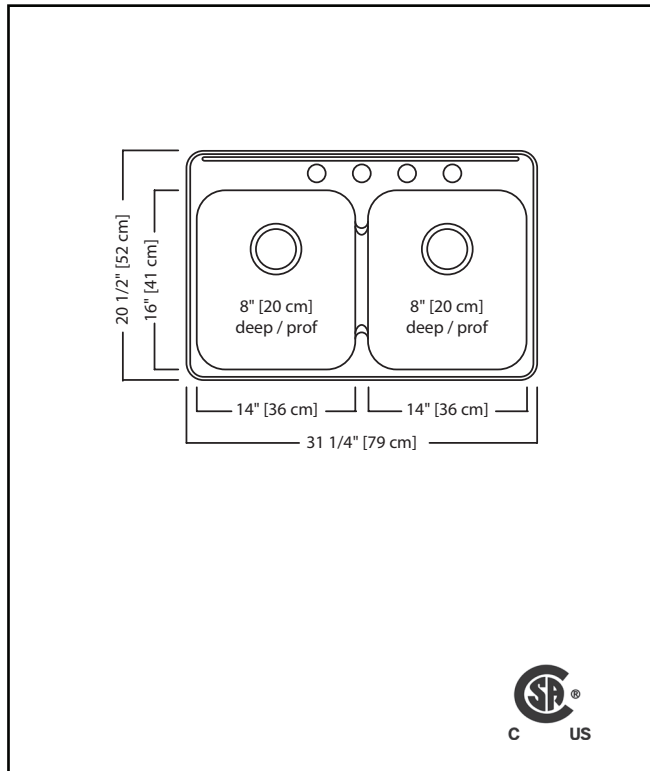

KINDRED

STEEL QUEEN

DOUBLE BOWL 20 GAUGE TOPMOUNT/DROP IN

MODEL: QDL2031-8-4N (4 FAUCET HOLES)

MODEL: QDL2031-8-3N (3 FAUCET HOLES)

MODEL: QDL2031-8-1N (1 FAUCET HOLES)

- ✓ EZ Torque hassle-free installation system that simplifies the installation process...just drop and drill
- ✓ Sound dampening system that reduces excess noise from running water and disposal vibration
- ✓ Rear off-set drain maximizes the usable bottom surface of the bowl while also creating extra cabinet space beneath the sink
- ✓ Resilient finish offers lasting durability

TECHNICAL FEATURES

OVERALL SINK SIZE (OD)	20 1/2" FB x 31 1/4" LR
EQUAL BOWL SIZE (ID)	16" FB x 14" LR x 8" DP
MINIMUM CABINET SIZE	33"
MATERIAL	20 Gauge
CORNER RADIUS	50 mm
STAINLESS STEEL FINISH	Satin Finish with Mirror Finished Rim
DRAIN HOLE LOCATION	Rear
INSTALLATION TYPE	Topmount/Drop In
SOUND COATING	Undercoating
WEIGHT	15.3 lbs
WARRANTY	Limited Lifetime
COUNTRY OF ORIGIN	Canada