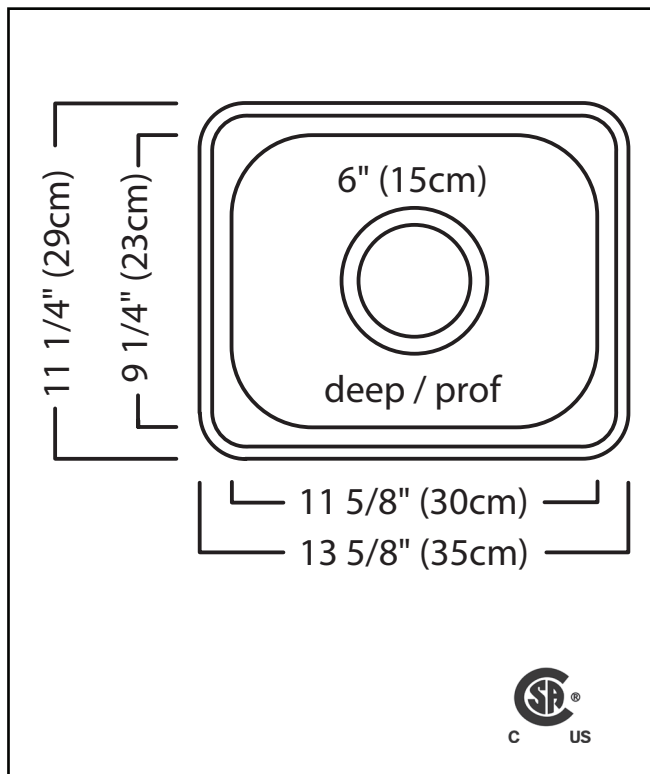

KINDRED

UTILITY COLLECTION

SINGLE BOWL 20 GAUGE TOPMOUNT/DROP IN

MODEL: QS1113-6N

- ✓ EZ Torque hassle-free installation system that simplifies the installation process...just drop and drill
- ✓ Sound dampening system that reduces excess noise from running water and disposal vibration
- ✓ Resilient finish offers lasting durability
- ✓ Worry free 20 gauge steel from the industry leader in stainless

TECHNICAL FEATURES

OVERALL SINK SIZE (OD)	11 1/4" FB x 13 5/8" LR
BOWL SIZE (ID)	9 1/4" FB x 11 5/8" LR x 6" DP
MINIMUM CABINET SIZE	18"
MATERIAL	20 Gauge
BOWL CORNER RADIUS	50 mm
STAINLESS STEEL FINISH	Satin Finished Bowl with Mirror Finished Rim
DRAIN HOLE LOCATION	Center
INSTALLATION TYPE	Topmount/Drop In
SOUND COATING	Undercoating
WEIGHT	5.0lbs
WARRANTY	Limited Lifetime
COUNTRY OF ORIGIN	Canada