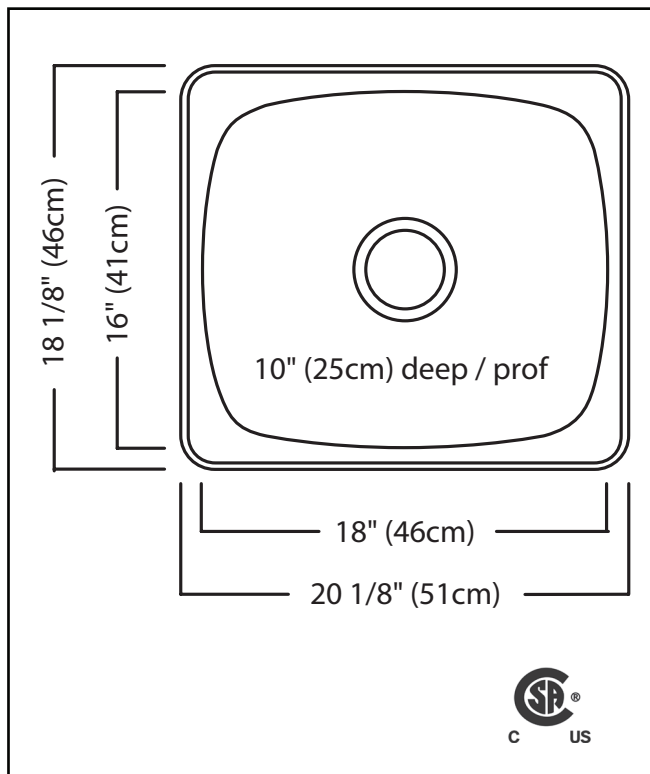

KINDRED

UTILITY COLLECTION

SINGLE BOWL 20 GAUGE TOPMOUNT/DROP IN

MODEL: QS1820-10N

- ✓ EZ-Torque hassle-free installation system that simplifies the installation process...just drop and drill
- ✓ Sound dampening system that reduces excess noise from running water and disposal vibration
- ✓ Resilient finish offers lasting durability
- ✓ Worry free 20 gauge steel from the industry leader in stainless

TECHNICAL FEATURES

OVERALL SINK SIZE (OD)	18 1/8" FB x 20 1/8" LR
BOWL SIZE (ID)	16" FB x 18" LR x 10" DP
MINIMUM CABINET SIZE	24"
MATERIAL	20 Gauge
BOWL CORNER RADIUS	70 mm
STAINLESS STEEL FINISH	Satin Finished Bowl with Mirror Finished Rim
DRAIN HOLE LOCATION	Center
INSTALLATION TYPE	Topmount/Drop In
SOUND COATING	Undercoating
WEIGHT	13.8lbs
WARRANTY	Limited Lifetime
COUNTRY OF ORIGIN	Canada