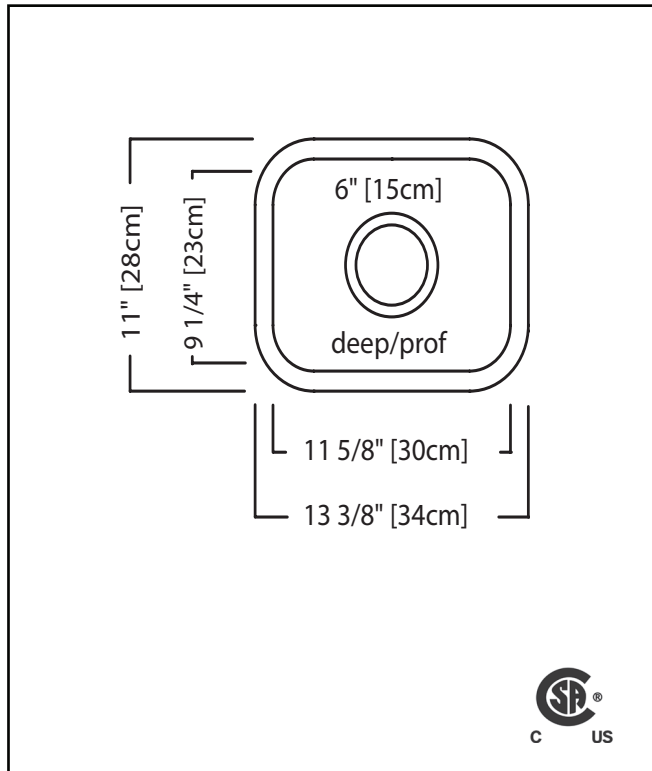

KINDRED

STEEL QUEEN

SINGLE BOWL 20 GAUGE UNDERMOUNT

MODEL: QSU1113-6N

- ✓ Resilient finish offers lasting durability
- ✓ Strong enough to take on life's messiest jobs with ease and is easy to clean and maintain.
- ✓ Sound dampening system that reduces excess noise from running water and disposal vibration
- ✓ Undermount installation creates a seamless profile to bring sleek style to any kitchen

TECHNICAL FEATURES

OVERALL SINK SIZE (OD)	11" FB x 13 3/8" LR
BOWL SIZE (ID)	9 1/4" FB x 11 5/8" LR x 6" DP
MINIMUM CABINET SIZE	18"
MATERIAL	20 Gauge
CORNER RADIUS	50 mm
STAINLESS STEEL FINISH	Satin Finish Bowl with Silk Finished Rim
DRAIN HOLE LOCATION	Center
INSTALLATION TYPE	Undermount
SOUND COATING	Undercoating
WEIGHT	3.8 lbs
WARRANTY	Limited Lifetime
COUNTRY OF ORIGIN	Canada