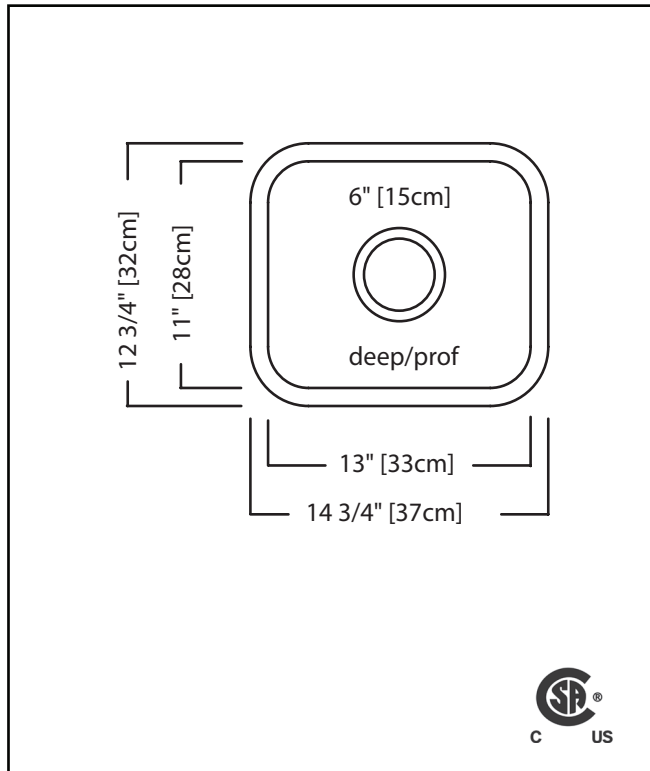

### TECHNICAL FEATURES

OVERALL SINK SIZE (OD)	12 3/4" FB x 14 3/4" LR
BOWL SIZE (ID)	11" FB x 13" LR x 6" DP
MINIMUM CABINET SIZE	18"
MATERIAL	20 Gauge
CORNER RADIUS	50 mm
STAINLESS STEEL FINISH	Satin Finish Bowl with Silk Finished Rim
DRAIN HOLE LOCATION	Center
INSTALLATION TYPE	Undermount
SOUND COATING	Undercoating
WEIGHT	6.0 lbs
WARRANTY	Limited Lifetime
COUNTRY OF ORIGIN	Canada