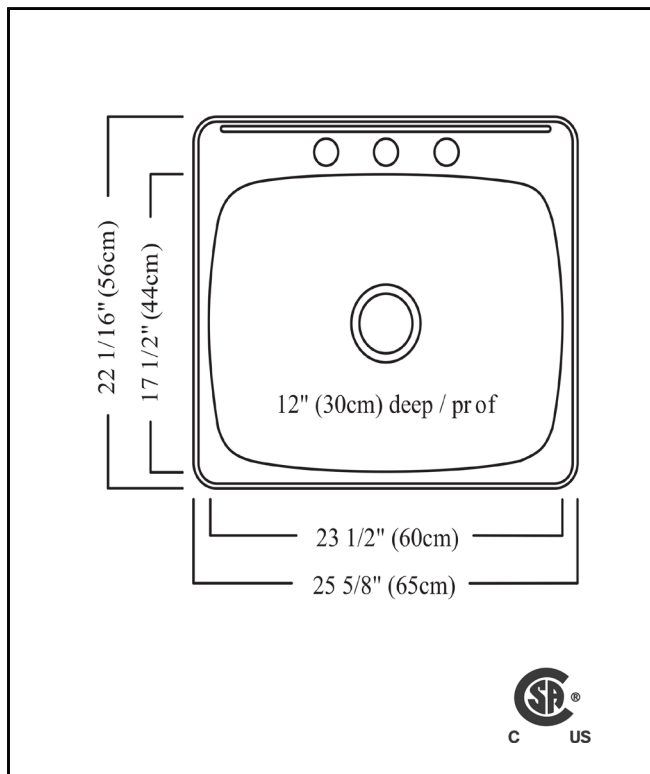

KINDRED

UTILITY COLLECTION

SINGLE BOWL 20 GAUGE UNDERMOUNT

MODEL: QSU1820-10N

- ✓ Seamless profile brings sleek style to any kitchen
- ✓ Sound dampening system that reduces excess noise from running water and disposal vibration
- ✓ Resilient finish offers lasting durability
- ✓ Worry free 20 gauge steel from the industry leader in stainless

TECHNICAL FEATURES

OVERALL SINK SIZE (OD)	18 1/8" FB x 20 1/8" LR
BOWL SIZE (ID)	16" FB x 18" LR x 10" DP
MINIMUM CABINET SIZE	24"
MATERIAL	20 Gauge
BOWL CORNER RADIUS	70 mm
STAINLESS STEEL FINISH	Satin Finished Bowl with Mirror Finished Rim
DRAIN HOLE LOCATION	Center
INSTALLATION TYPE	Undermount
SOUND COATING	Undercoating
WEIGHT	12.1lbs
WARRANTY	Limited Lifetime
COUNTRY OF ORIGIN	Canada