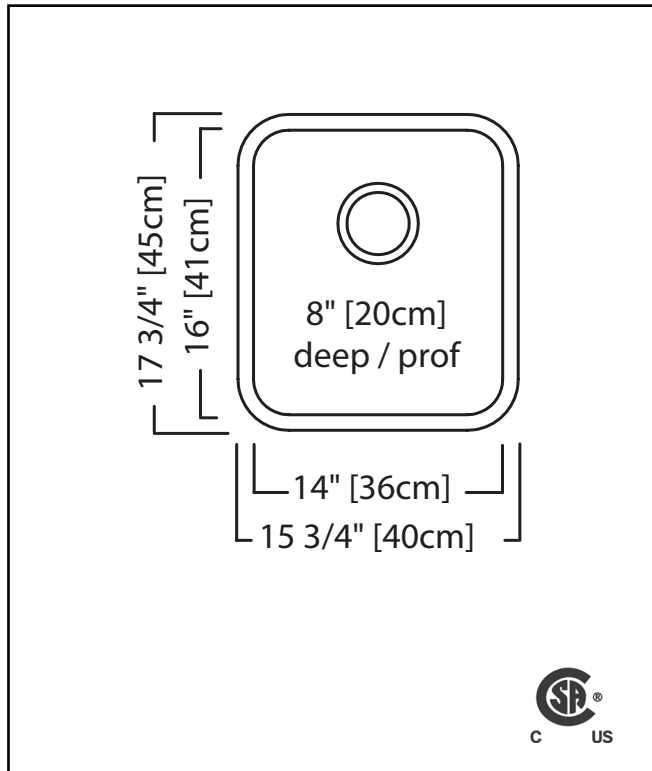

KINDRED

STEEL QUEEN

SINGLE BOWL 20 GAUGE UNDERMOUNT

MODEL: QSUA1816-8N

- ✓ Resilient finish offers lasting durability
- ✓ Rear off-set drain maximizes the usable bottom surface of the bowl while also creating extra cabinet space beneath the sink
- ✓ Sound dampening system that reduces excess noise from running water and disposal vibration
- ✓ Undermount installation creates a seamless profile to bring sleek style to any kitchen

Steel Queen
Undermount

TECHNICAL FEATURES

OVERALL SINK SIZE (OD)	17 3/4" FB x 15 3/4" LR
BOWL SIZE (ID)	16" FB x 14" LR x 8" DP
MINIMUM CABINET SIZE	21"
MATERIAL	20 Gauge
CORNER RADIUS	50 mm
STAINLESS STEEL FINISH	Satin Finish Bowl with Silk Finished Rim
DRAIN HOLE LOCATION	Rear
INSTALLATION TYPE	Undermount
SOUND COATING	Undercoating
WEIGHT	7.1 lbs
WARRANTY	Limited Lifetime
COUNTRY OF ORIGIN	Canada