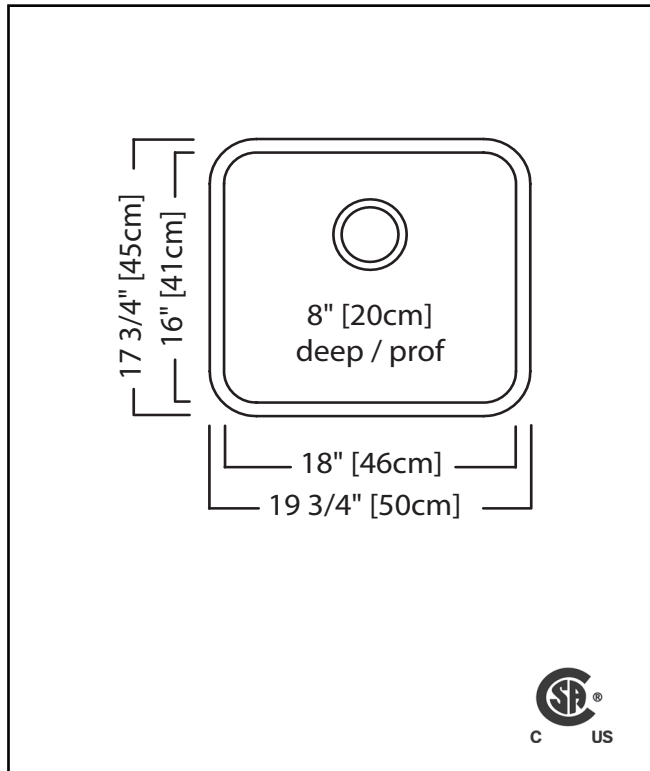

KINDRED

STEEL QUEEN

SINGLE BOWL 20 GAUGE UNDERMOUNT

MODEL: QSUA1820-8N

- ✓ Resilient finish offers lasting durability
- ✓ Rear off-set drain maximizes the usable bottom surface of the bowl while also creating extra cabinet space beneath the sink
- ✓ Sound dampening system that reduces excess noise from running water and disposal vibration
- ✓ Undermount installation creates a seamless profile to bring sleek style to any kitchen

TECHNICAL FEATURES

OVERALL SINK SIZE (OD)	17 3/4" FB x 19 3/4" LR
BOWL SIZE (ID)	16" FB x 18" LR x 8" DP
MINIMUM CABINET SIZE	24"
MATERIAL	20 Gauge
CORNER RADIUS	50 mm
STAINLESS STEEL FINISH	Satin Finish Bowl with Silk Finished Rim
DRAIN HOLE LOCATION	Rear
INSTALLATION TYPE	Undermount
SOUND COATING	Undercoating
WEIGHT	9.3 lbs
WARRANTY	Limited Lifetime
COUNTRY OF ORIGIN	Canada