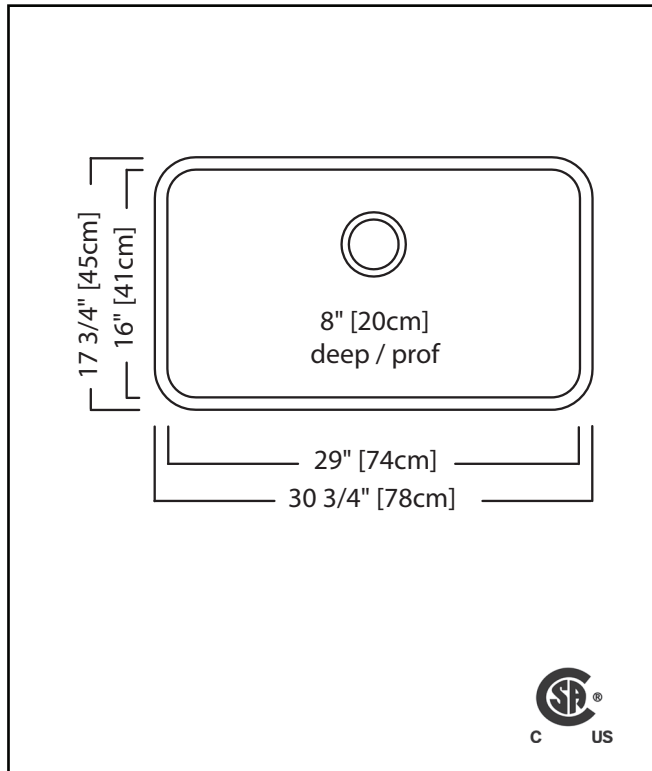

### SINGLE BOWL 20 GAUGE UNDERMOUNT

MODEL: QSUA1831-8N

- ✓ Resilient finish offers lasting durability
- ✓ Rear off-set drain maximizes the usable bottom surface of the bowl while also creating extra cabinet space beneath the sink
- ✓ Sound dampening system that reduces excess noise from running water and disposal vibration
- ✓ Undermount installation creates a seamless profile to bring sleek style to any kitchen

### TECHNICAL FEATURES

OVERALL SINK SIZE (OD)	17 3/4" FB x 30 3/4" LR
BOWL SIZE (ID)	16" FB x 29" LR x 8" DP
MINIMUM CABINET SIZE	36"
MATERIAL	20 Gauge
CORNER RADIUS	50 mm
STAINLESS STEEL FINISH	Satin Finished Bowl with Silk Finished Rim
DRAIN HOLE LOCATION	Rear
INSTALLATION TYPE	Undermount
SOUND COATING	Undercoating
WEIGHT	13.5 lbs
WARRANTY	Limited Lifetime
COUNTRY OF ORIGIN	Canada