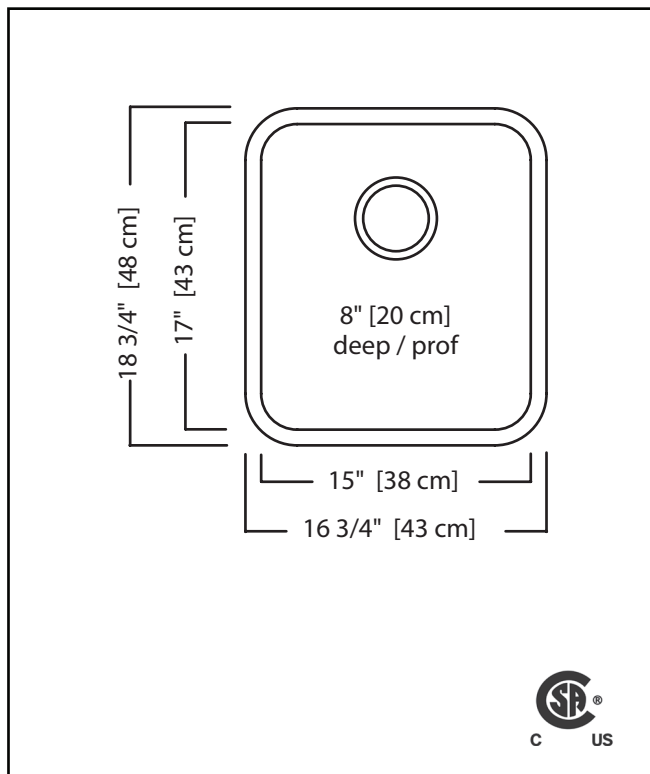

KINDRED

STEEL QUEEN

SINGLE BOWL 20 GAUGE UNDERMOUNT

MODEL: QSUA1917-8N

- ✓ Resilient finish offers lasting durability
- ✓ Rear off-set drain maximizes the usable bottom surface of the bowl while also creating extra cabinet space beneath the sink
- ✓ Sound dampening system that reduces excess noise from running water and disposal vibration
- ✓ Undermount installation creates a seamless profile to bring sleek style to any kitchen

TECHNICAL FEATURES

OVERALL SINK SIZE (OD)	18 3/4" FB x 16 3/4" LR
BOWL SIZE (ID)	17" FB x 15" LR x 8" DP
MINIMUM CABINET SIZE	21"
MATERIAL	20 Gauge
CORNER RADIUS	50 mm
STAINLESS STEEL FINISH	Satin Finish Bowl with Silk Finished Rim
DRAIN HOLE LOCATION	Rear
INSTALLATION TYPE	Undermount
SOUND COATING	Undercoating
WEIGHT	9.2 lbs
WARRANTY	Limited Lifetime
COUNTRY OF ORIGIN	Canada