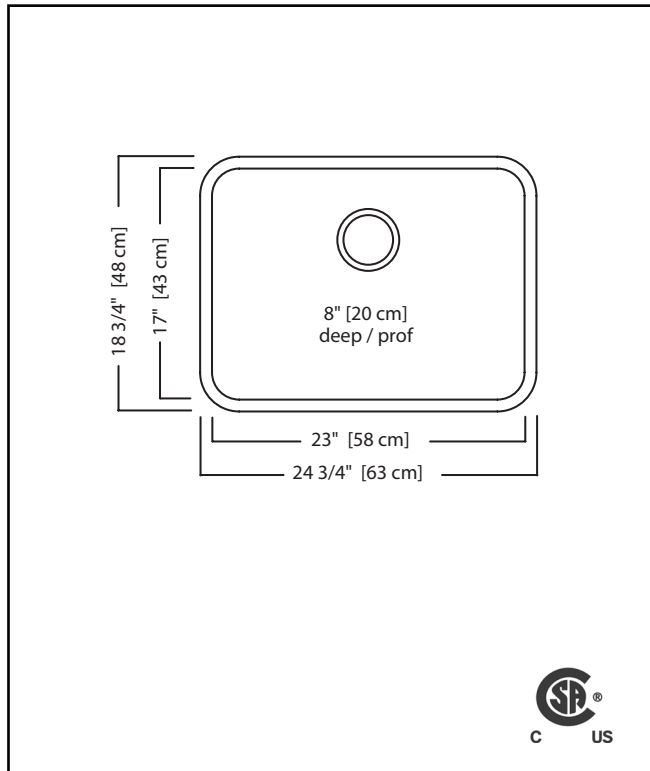

KINDRED

STEEL QUEEN

SINGLE BOWL 20 GAUGE UNDERMOUNT

MODEL: QSUA1925-8N

- ✓ Resilient finish offers lasting durability
- ✓ Rear off-set drain maximizes the usable bottom surface of the bowl while also creating extra cabinet space beneath the sink
- ✓ Sound dampening system that reduces excess noise from running water and disposal vibration
- ✓ Undermount installation creates a seamless profile to bring sleek style to any kitchen

TECHNICAL FEATURES

OVERALL SINK SIZE (OD)	18 3/4" FB x 24 3/4" LR
BOWL SIZE (ID)	17" FB x 23" LR x 8" DP
MINIMUM CABINET SIZE	30"
MATERIAL	20 Gauge
CORNER RADIUS	50 mm
STAINLESS STEEL FINISH	Satin Finished Bowl with Silk Finished Rim
DRAIN HOLE LOCATION	Rear
INSTALLATION TYPE	Undermount
SOUND COATING	Undercoating
WEIGHT	14.5 lbs
WARRANTY	Limited Lifetime
COUNTRY OF ORIGIN	Canada