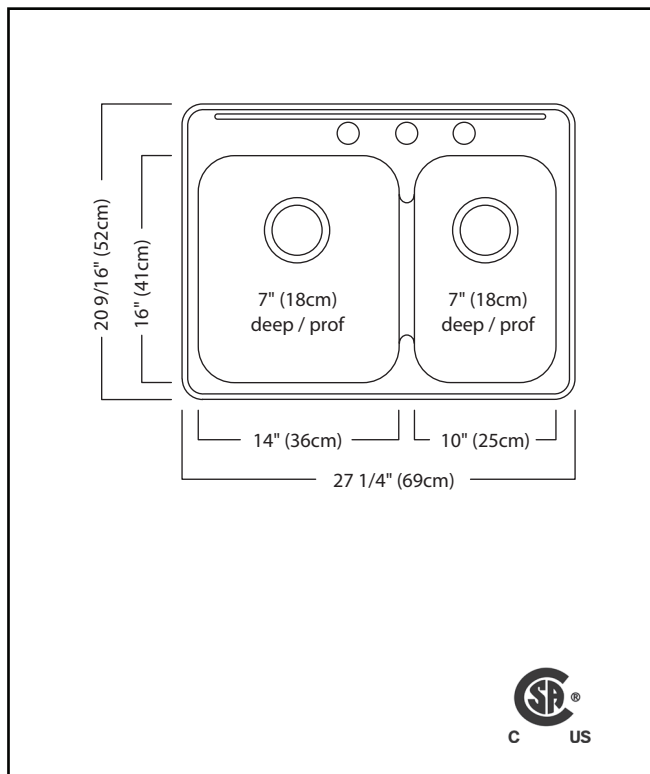

KINDRED

REGINOX

DOUBLE BOWL 20 GAUGE TOPMOUNT/DROP IN

MODEL: RCL2027R-3N (3 FAUCET HOLES)

MODEL: RCL2027R-1N (1 FAUCET HOLE)

- ✓ EZ Torque hassle-free installation system that simplifies the installation process...just drop and drill
- ✓ Sound dampening system that reduces excess noise from running water and disposal vibration
- ✓ Gently sloping corners make cleaning a breeze
- ✓ Resilient finish offers lasting durability

TECHNICAL FEATURES

OVERALL SINK SIZE (OD)	20 9/16" FB x 27 1/4" LR
LARGE BOWL SIZE (ID)	16" FB x 14" LR x 7" DP
SMALL BOWL SIZE (ID)	16" FB x 10" LR x 7" DP
MINIMUM CABINET SIZE	30"
MATERIAL	20 Gauge
BOWL CORNER RADIUS	70 mm
STAINLESS STEEL FINISH	Linear Finish Bowl with Mirror Finished Rim
DRAIN HOLE LOCATION	Rear
INSTALLATION TYPE	Topmount/Drop In
SOUND COATING	Sound pads
WEIGHT	13.9lbs
WARRANTY	Limited Lifetime
COUNTRY OF ORIGIN	Canada