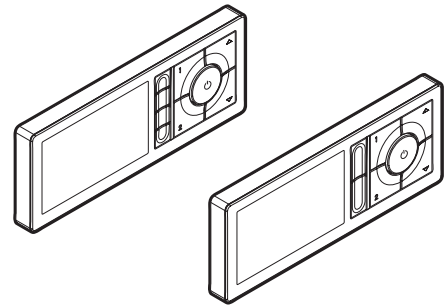

STANDARDS

- Valve and Controller system third party certified by IAPMO (cUPC) to meet ASSE 1016/ASME A112.1016/CSA B 125.16, ASME A112.18.1/CSA B125.1, UL 1951, CSA C22.2 Nos. 14 and 68
- Third party certified to meet FCC part 15 Class B
- Third party certified to meet Industry Canada RSS-210

WARRANTY

- Lifetime limited warranty against finish defects to the original homeowner
- 10 year limited warranty against finish defects when used in a multifamily installation
- 5 year limited warranty against finish defects when used in a commercial installation
- 5 year limited warranty against electronic operation defects to the original homeowner or when used in a multifamily installation
- 1 year limited warranty against electronic operation defects when used in a commercial installation

Visit www.moen.com/support for complete details and limitations

NOTES

- Caution: A flat area in the final shower surface of 10" [254mm] wide by 6" [152mm] high is required to mount the controller
- The U by Moen is approved for use in the US and Canada. It has not been tested or approved for use in other countries at this time. Only users in the US and Canada are able to download and use the app to sync the controller to the shower.

Moen Smart Shower Digital Shower Controller

Models: TS3304TB
TS3302TB

Valve and Controller System