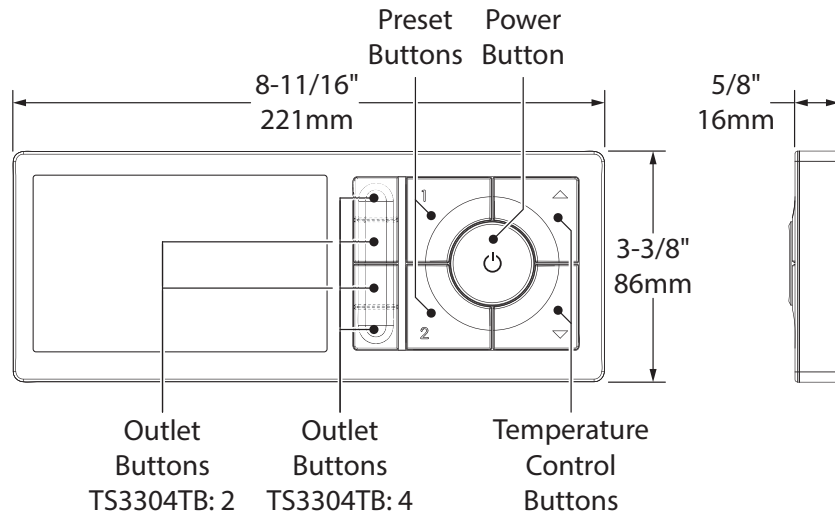

### NOTES

- Caution: A flat area in the final shower surface of 10" [254mm] wide by 6" [152mm] high is required to mount the controller
- The U by Moen is approved for use in the US and Canada. It has not been tested or approved for use in other countries at this time. Only users in the US and Canada are able to download and use the app to sync the controller to the shower.

## CRITICAL DIMENSIONS

(DO NOT SCALE)