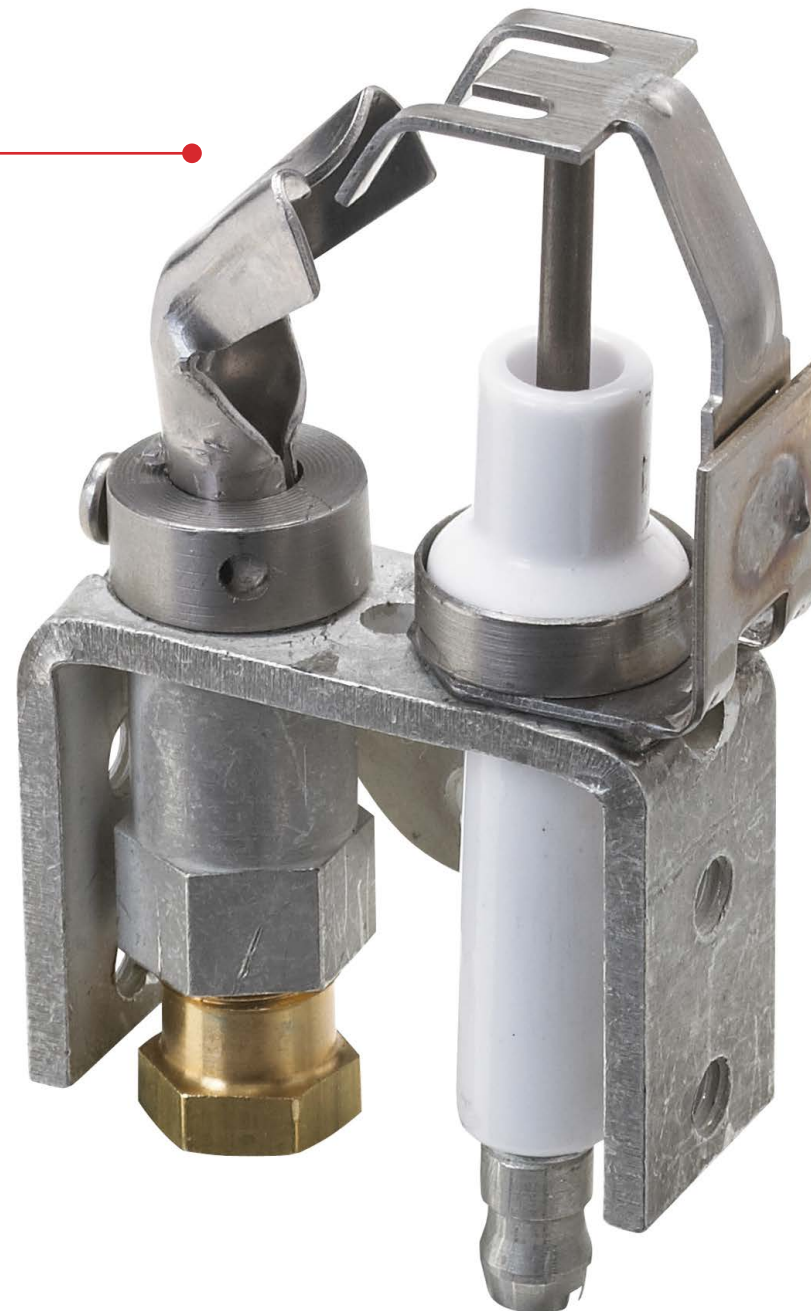

No Opening Acts, Just Headliners

The universal pilot is the clear choice to make pilots easier to stock, install and complete more jobs. Resideo is making sure you'll be able to meet the needs of your customers immediately and without the profit loss associated with just cleaning, instead of replacing, pilots. When you're ready to start playing more gigs, with less equipment, contact your Resideo rep or visit resideo.com.

Cleaning the pilot takes just as long as installing a replacement, but it's only a short-term fix that increases the likelihood of a needed callback. Plus, cleaning earns a fraction of the profits you can make from replacement. Every time you clean a pilot, you're leaving money on the table.

THE UNIVERSAL FIT

The universal pilot offers adjustable mounting options, flexible hood orientations and the accessories needed for replacement. You'll have the right fit for almost every situation.

THE CHOICE FOR CONVENIENCE

The universal fittings and compact size of the universal pilot means that instead of carrying a large inventory, contractors need only carry several universal pilots on their trucks to be prepared for almost any pilot job.

THE TRUSTED FLAME

The universal pilot was designed to replace nearly any Resideo pilot you encounter — over 100, representing 80 percent of pilots used today. Like all Resideo products, it was created so you could do more and carry less.

THE TIME SAVER

You can count on having the parts you need, solving your customers' problems and maximizing your profit, all with one visit.

THE PROFIT DRIVER

No more pilot cleanings or calling distributors and waiting for the right replacement pilot to arrive. The universal pilot is the right replacement pilot. Your jobs are done sooner and your profits grow.

REGIONAL SKUS

The universal pilot family consists of four SKUs designed to meet the needs of various geographical regions. Your distributor will have the universal pilot that is right for your area.