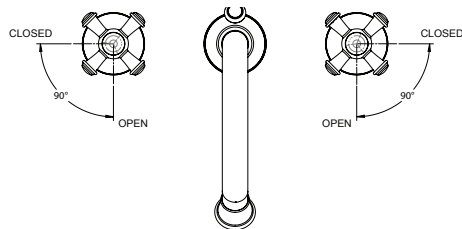

### FEATURES

- WaterSense certified low-flow 1.2 gpm (4.5 lpm) faucet
- Brass construction
- Ceramic disk valve cartridges
- Accommodates 6"-12" spread
- Metal pop-up drain assembly included
- Cross handles

### PRODUCT SPECIFICATION

The widespread lavatory faucet shall have a maximum flow rate of 1.2 gpm (4.5 lpm). Product shall have cross handles. Product shall have a brass construction. Product shall have ceramic disk valve cartridges. Product shall accommodate 6"-12" spread. Product shall include metal pop-up drain assembly. Product shall be TOTO Model TL220DDH12#\_\_\_\_\_.

### SPECIFICATIONS

- Warranty: Lifetime Limited Warranty (Residential Use)  
One Year (Commercial Use)
- Material: Brass
- Maximum Flow Rate: 1.2 gpm (4.5 lpm)
- Shipping Dimensions: 11-1/4" x 8-1/4" x 6"
- Shipping Weight: 8.1 lbs.