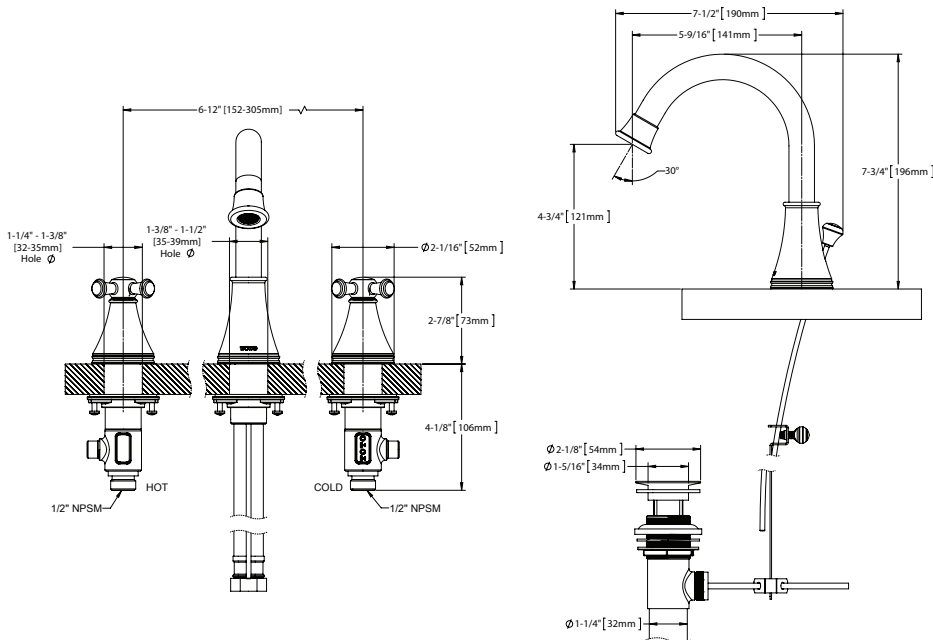

TL220DDH12

Vivian Alta® Widespread Lavatory Faucet with Cross Handles

SPECIFICATIONS

- Warranty: Lifetime Limited Warranty (Residential Use)
  One Year (Commercial Use)
- Material: Brass
- Maximum Flow Rate: 1.2 gpm (4.5 lpm)
- Shipping Dimensions: 11-1/4" x 8-1/4" x 6"
- Shipping Weight: 8.1 lbs.

TOTO

These dimensions and specifications are subject to change without notice