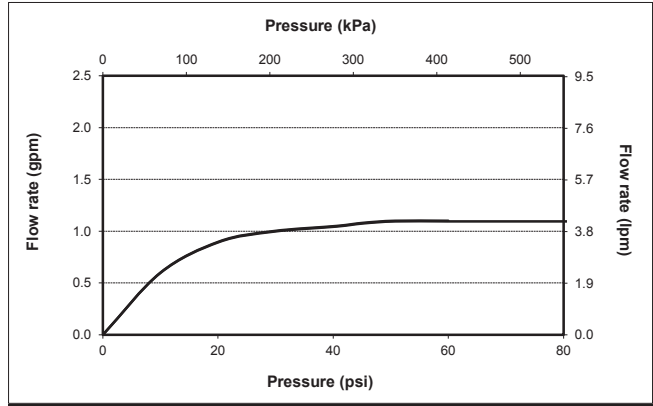

TL220DDH12

Vivian Alta® Widespread Lavatory Faucet with Cross Handles

SPECIFICATIONS

- Warranty: Lifetime Limited Warranty (Residential Use)
  One Year (Commercial Use)
- Material: Brass
- Maximum Flow Rate: 1.2 gpm (4.5 lpm)
- Shipping Dimensions: 11-1/4" x 8-1/4" x 6"
- Shipping Weight: 8.1 lbs.

TOTO

These dimensions and specifications are subject to change without notice